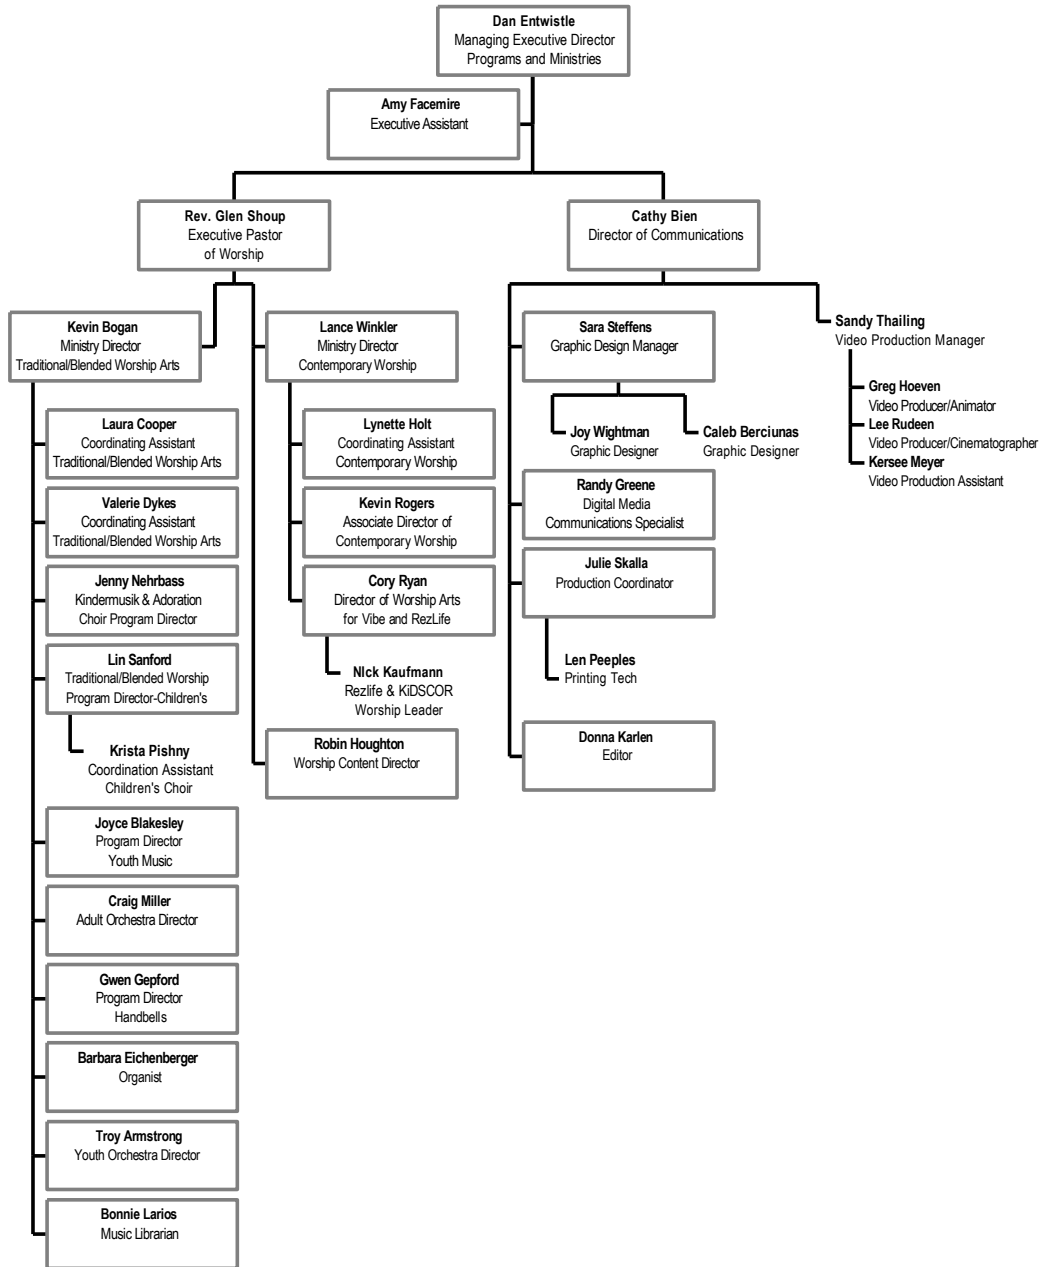

The United Methodist Church of the Resurrection

Regional Campuses

September 2017

Congregational Care

September 2017

Worship, Music, and Communications Ministries

September 2017

Discipleship Ministries

September 2017

* Shari Wilkins shares a position in Adult Discipleship and Stewardship and Generosity

Missions and Outreach Ministries

Operations Ministries (1 of 2)

September 2017

Operations Ministries (2 of 2)