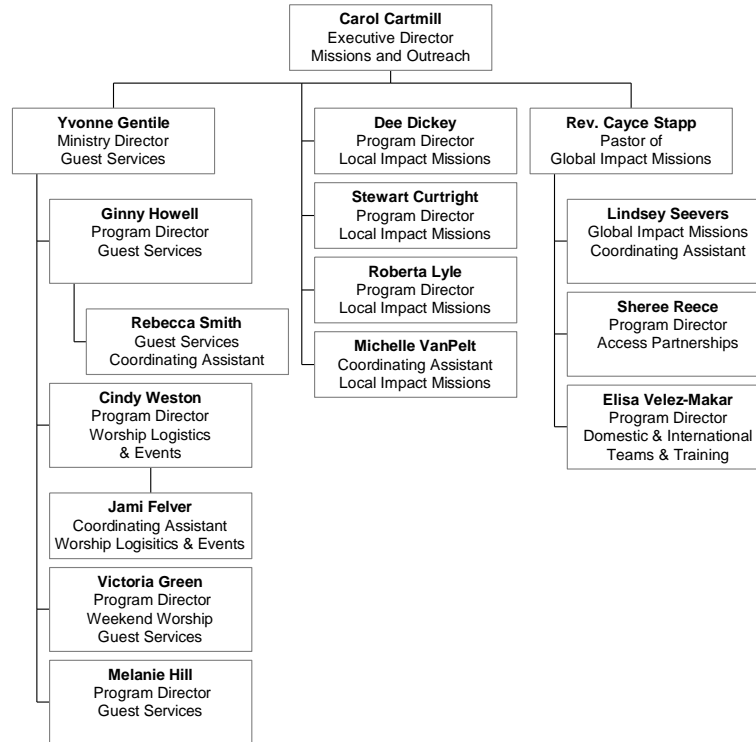

The United Methodist Church of the Resurrection

Regional Campuses

September 2017

Congregational Care

September 2017

Worship, Music, and Communications Ministries

September 2017

Discipleship Ministries

September 2017

* Shari Wilkins shares a position in Adult Discipleship and Stewardship and Generosity

Missions and Outreach Ministries

Operations Ministries (1 of 2)

September 2017

Operations Ministries (2 of 2)