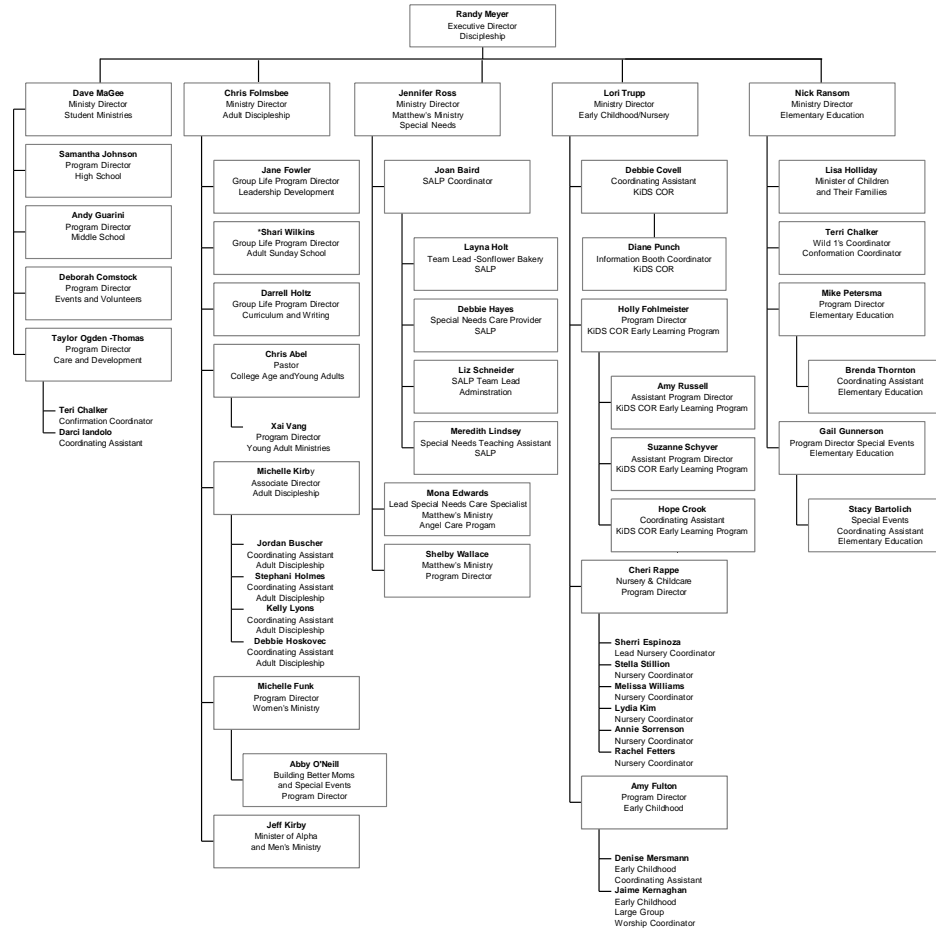

The United Methodist Church of the Resurrection

Regional Campuses

September 2017

Congregational Care

September 2017

Worship, Music, and Communications Ministries

September 2017

Discipleship Ministries

September 2017

* Shari Wilkins shares a position in Adult Discipleship and Stewardship and Generosity

Missions and Outreach Ministries

Operations Ministries (1 of 2)

September 2017

Operations Ministries (2 of 2)