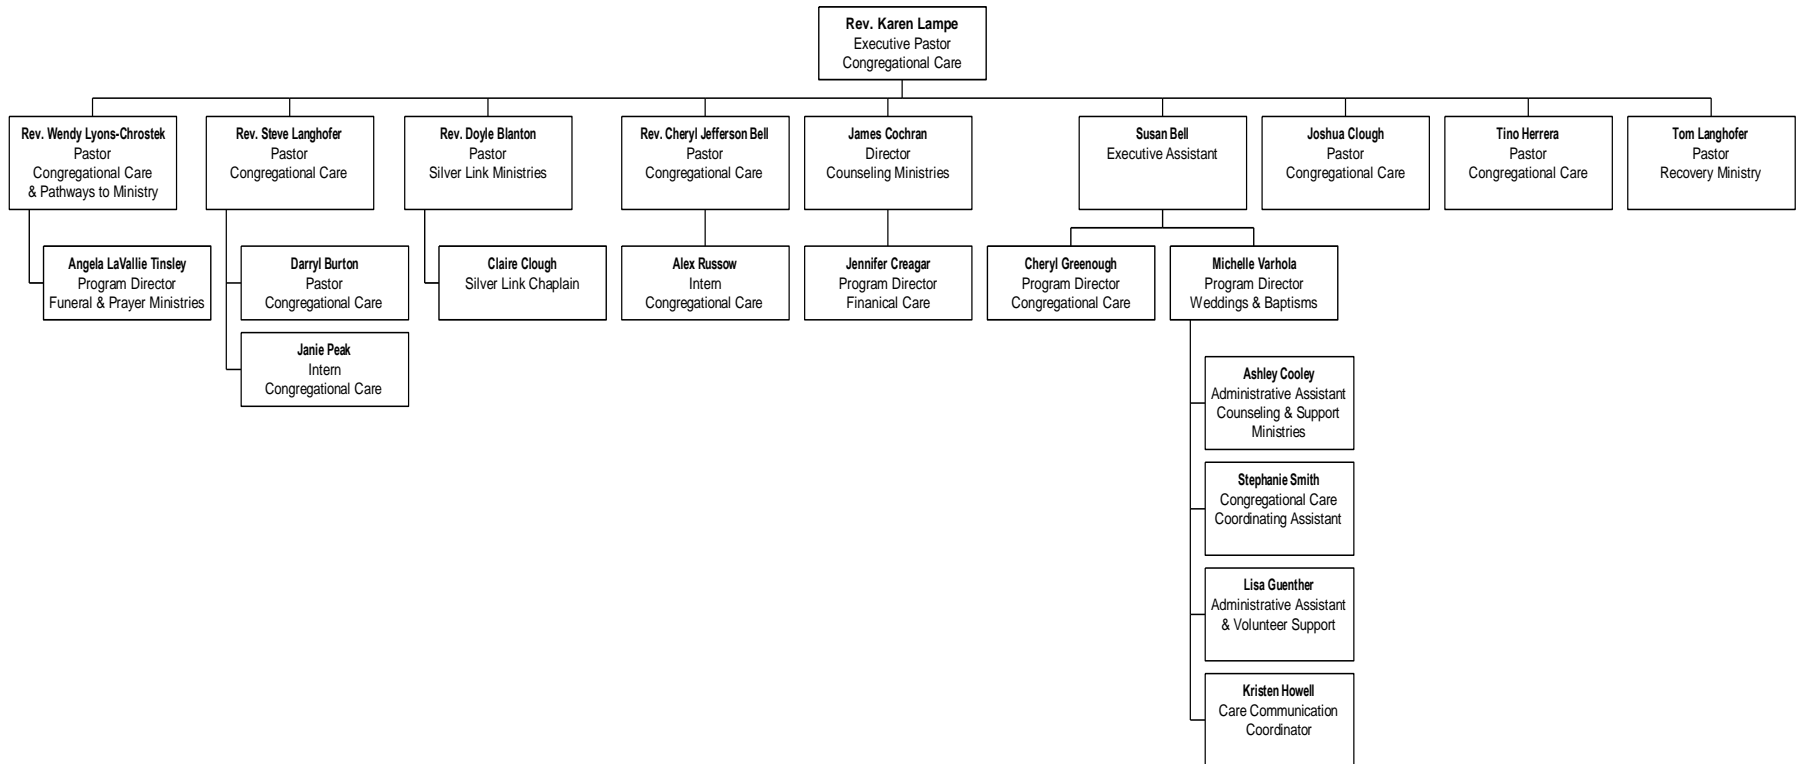

The United Methodist Church of the Resurrection

Regional Campuses

September 2017

Congregational Care

September 2017

Worship, Music, and Communications Ministries

September 2017

Discipleship Ministries

September 2017

* Shari Wilkins shares a position in Adult Discipleship and Stewardship and Generosity

Missions and Outreach Ministries

Operations Ministries (1 of 2)

September 2017

Operations Ministries (2 of 2)