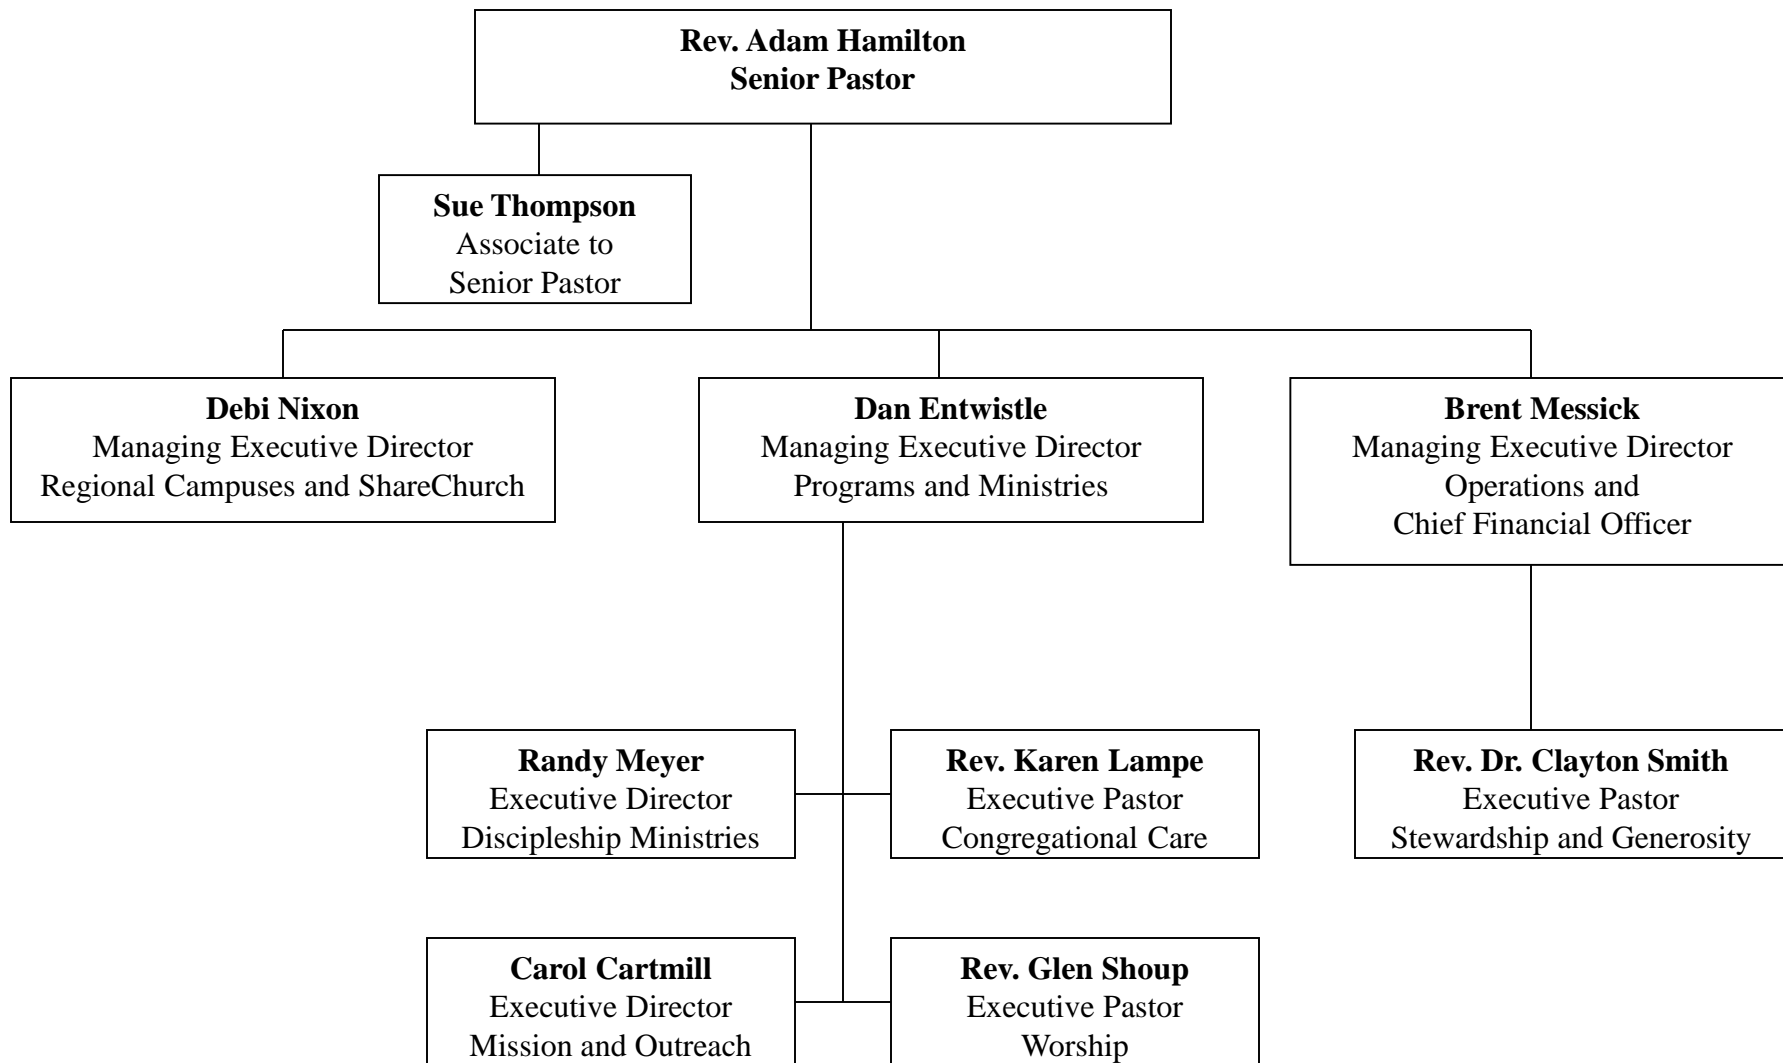

The United Methodist Church of the Resurrection

Regional Campuses

September 2017

Congregational Care

September 2017

Worship, Music, and Communications Ministries

September 2017

Discipleship Ministries

September 2017

* Shari Wilkins shares a position in Adult Discipleship and Stewardship and Generosity

Missions and Outreach Ministries

Operations Ministries (1 of 2)

September 2017

Operations Ministries (2 of 2)