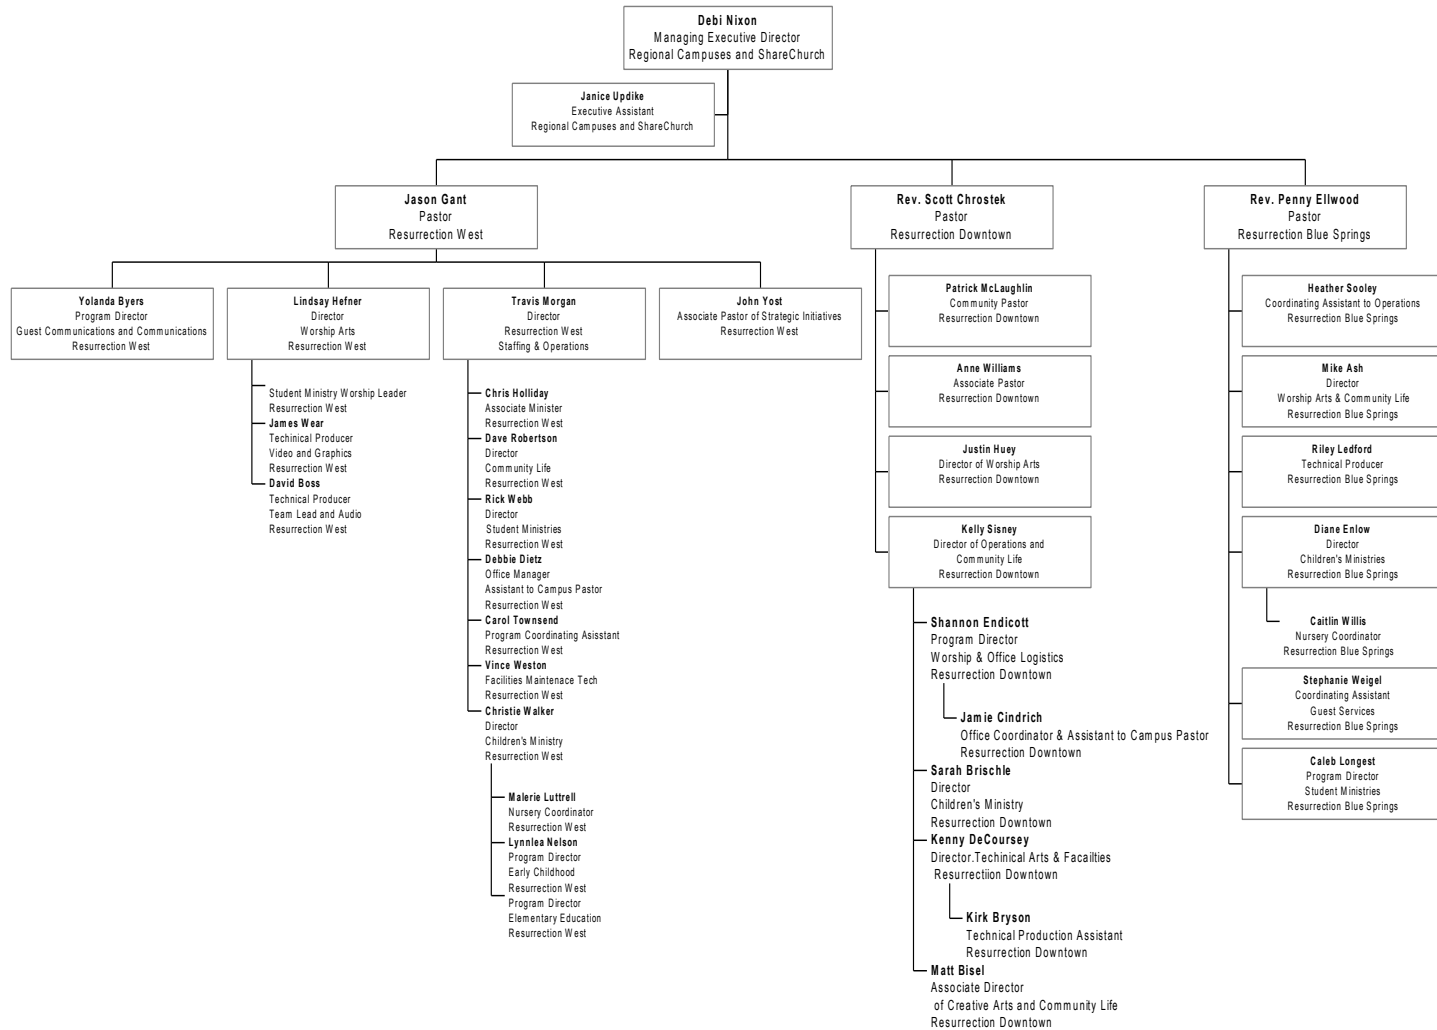

The United Methodist Church of the Resurrection

Regional Campuses

September 2017

Congregational Care

September 2017

Worship, Music, and Communications Ministries

September 2017

Discipleship Ministries

September 2017

* Shari Wilkins shares a position in Adult Discipleship and Stewardship and Generosity

Missions and Outreach Ministries

Operations Ministries (1 of 2)

September 2017

Operations Ministries (2 of 2)