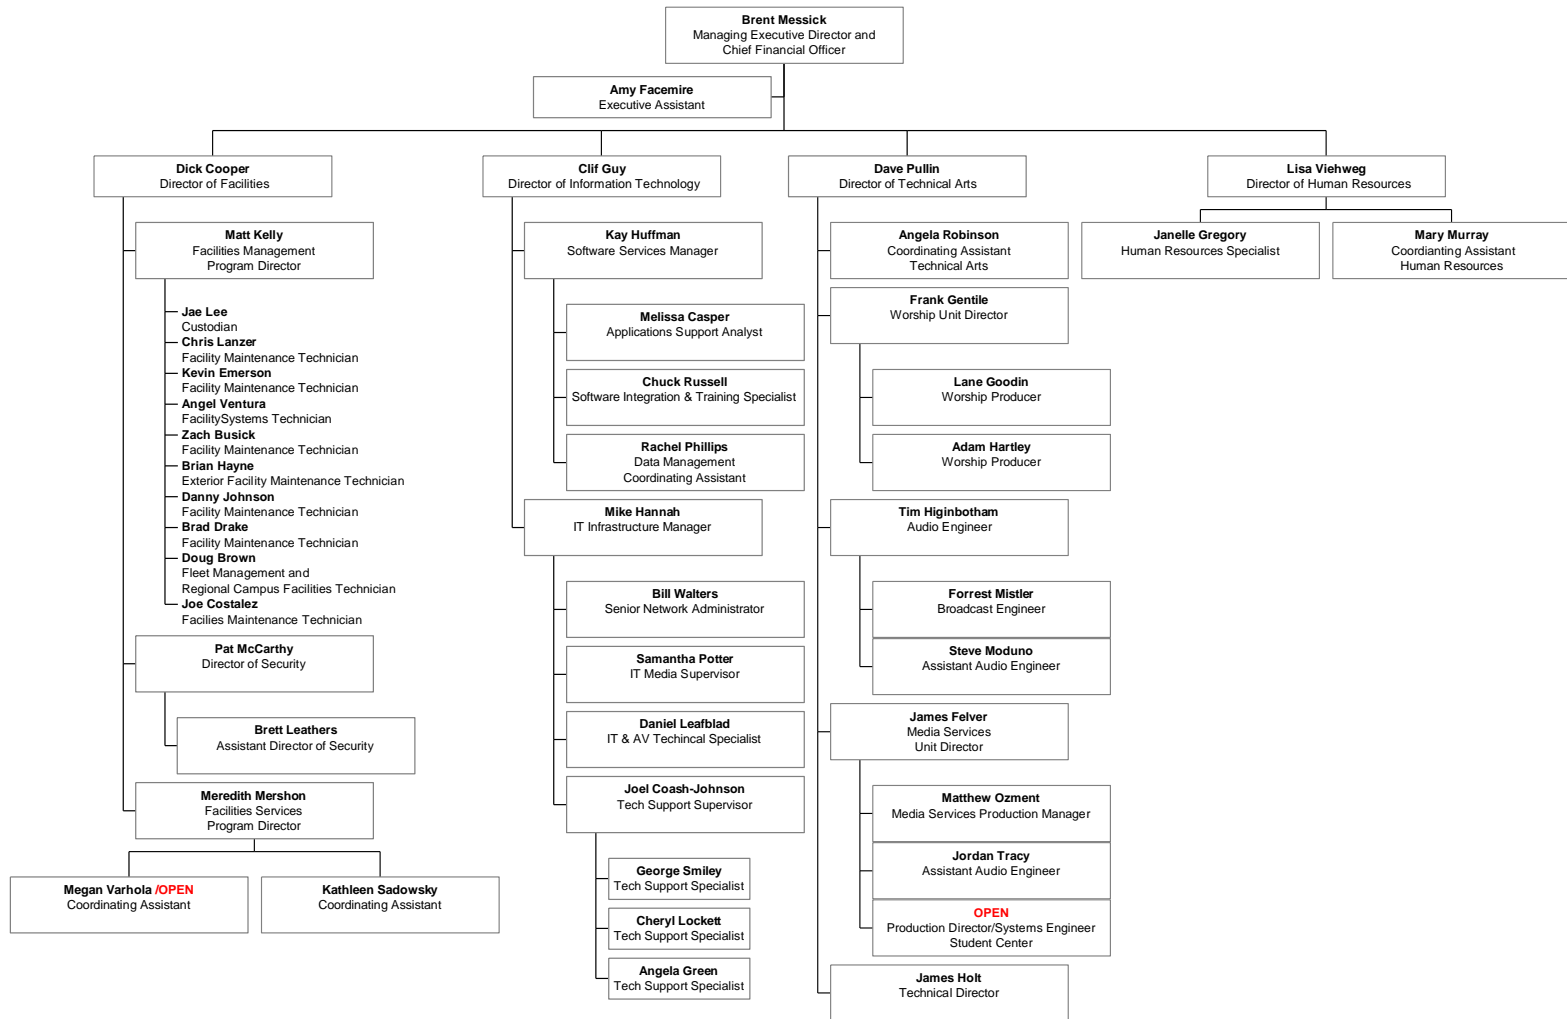

# Discipleship Ministries

October 2017

\* Shari Wilkins shares a position in Adult Discipleship and Stewardship and Generosity

# Missions and Outreach Ministries

# Operations Ministries (2 of 2)