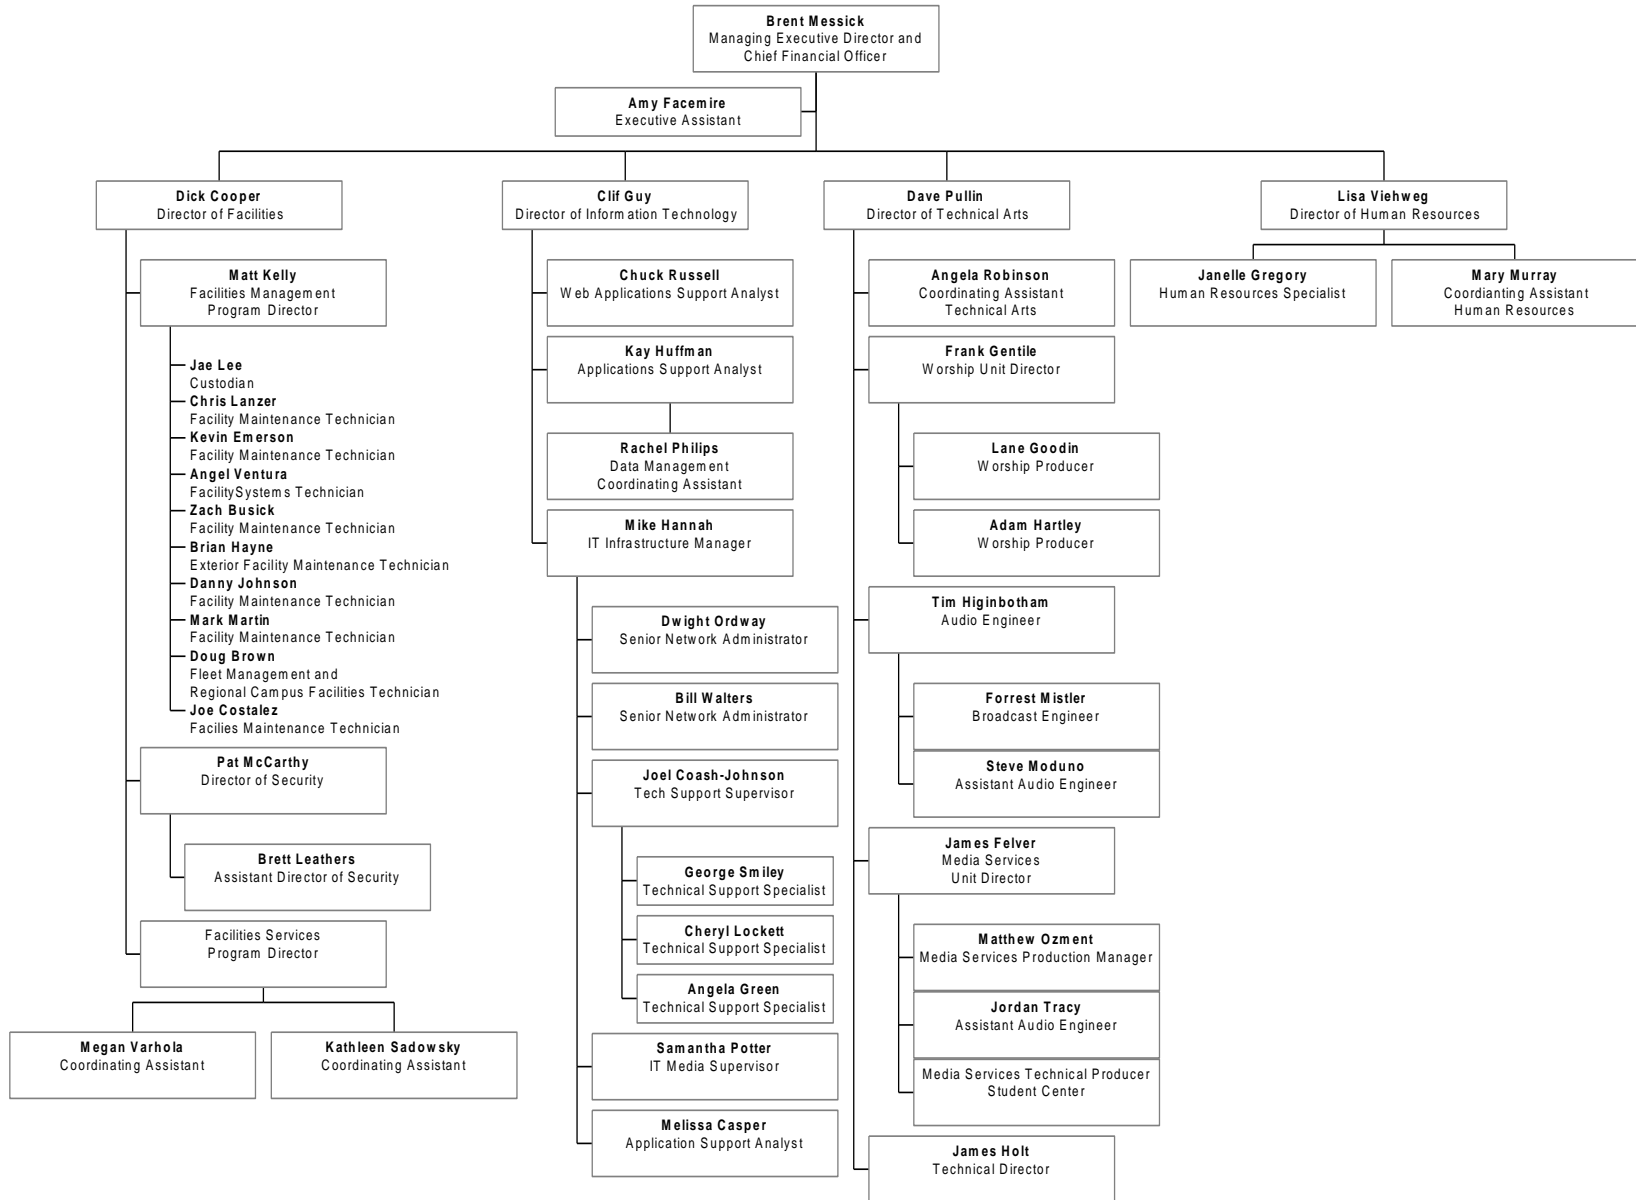

# Discipleship Ministries

July 2017

\* Shari Wilkins shares a position in Adult Discipleship and Stewardship and Generosity

# Operations Ministries (2 of 2)