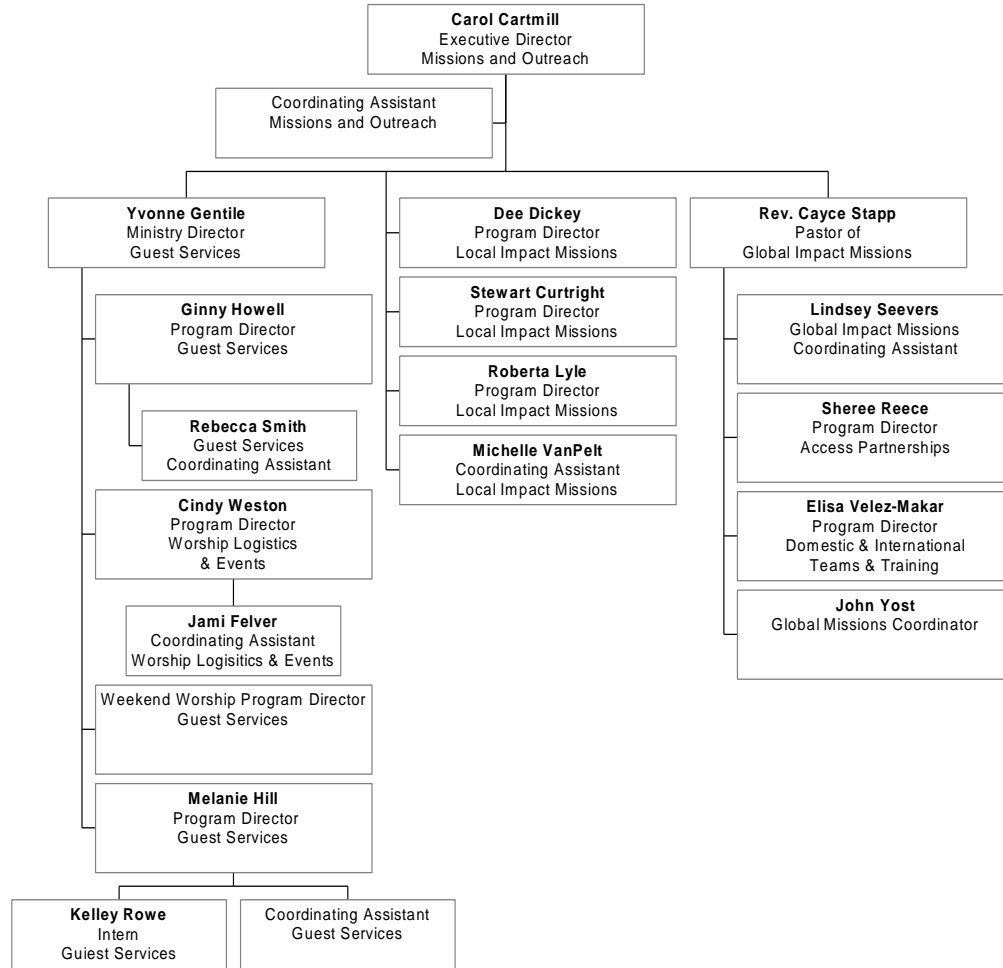

Missions and Outreach Ministries

July 2017