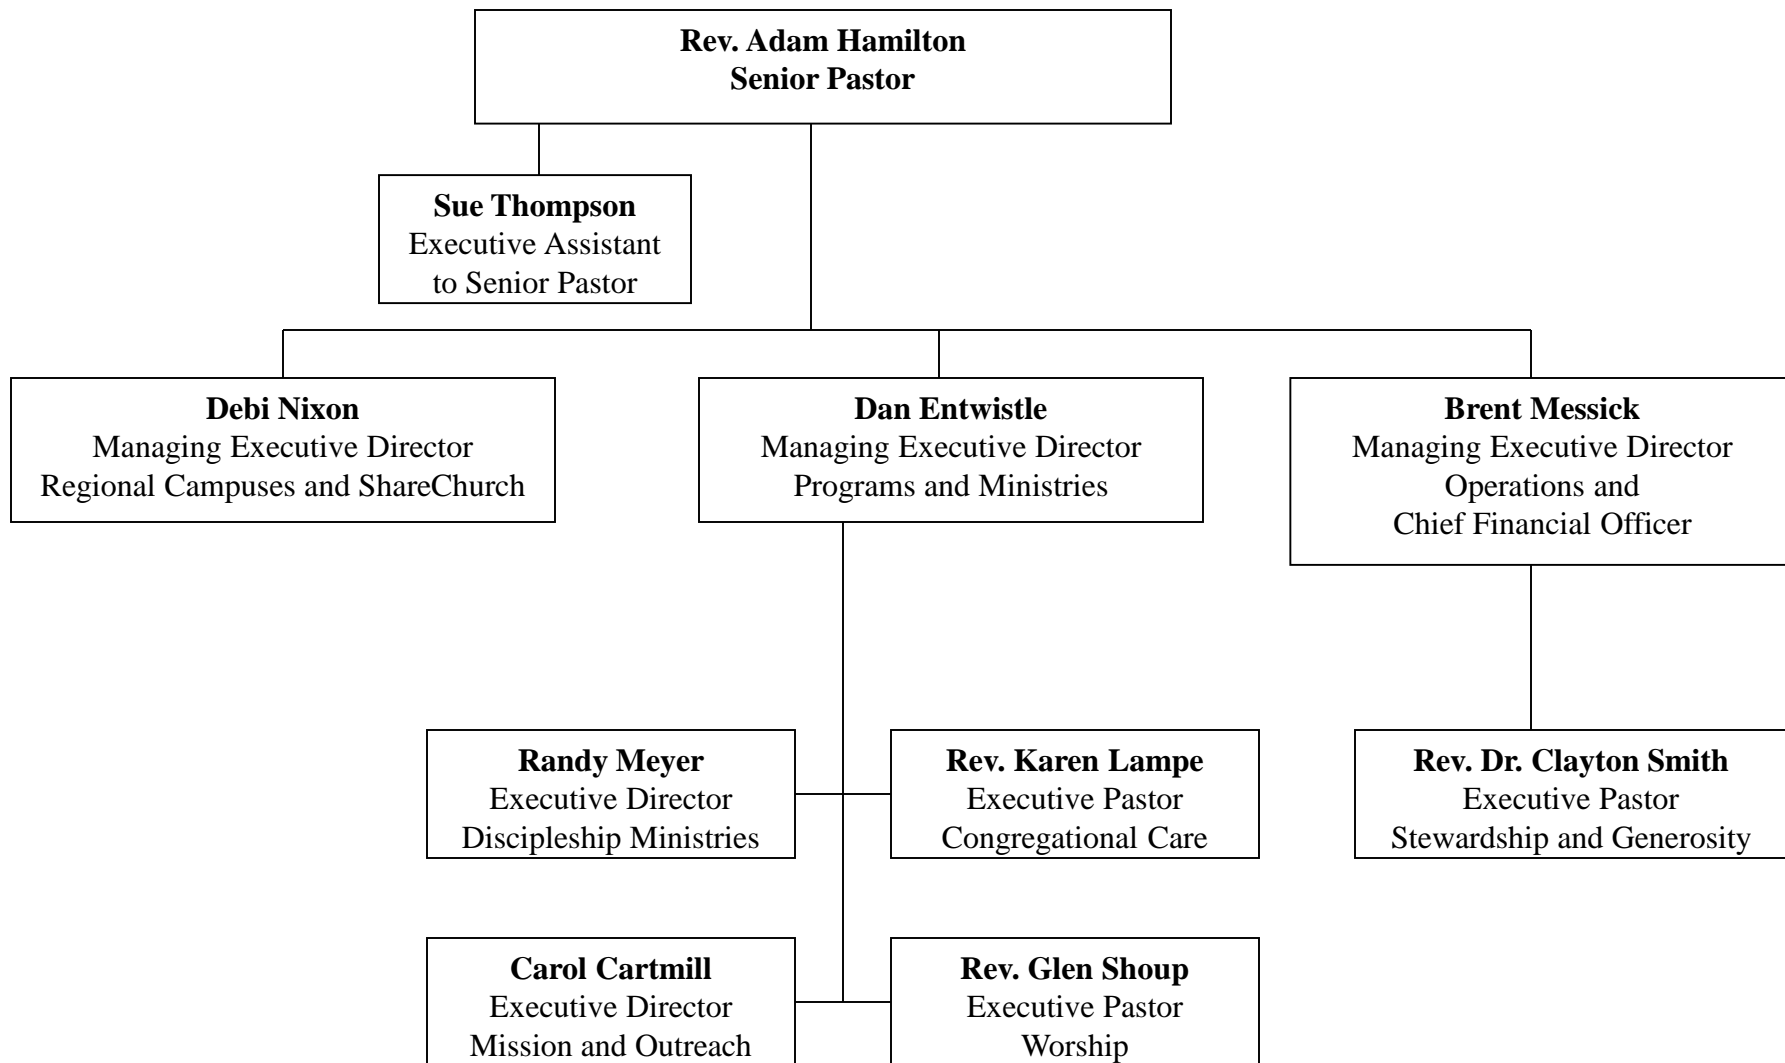

The United Methodist Church of the Resurrection

Regional Campuses

February 2017

ShareChurch

February 2017

Congregational Care Ministries

Rev. Karen Lampe
Executive Pastor Congregational Care

Worship, Music, and Communications Ministries

February 2017

Discipleship Ministries

February 2017

* Shari Wilkins shares a position in Adult Discipleship and Stewardship and Generosity

Missions and Outreach Ministries

February 2017

Operations Ministries (1 of 2)

February 2017

Operations Ministries (2 of 2)

* Shari Wilkins shares a position in Adult Discipleship and Stewardship and Generosity