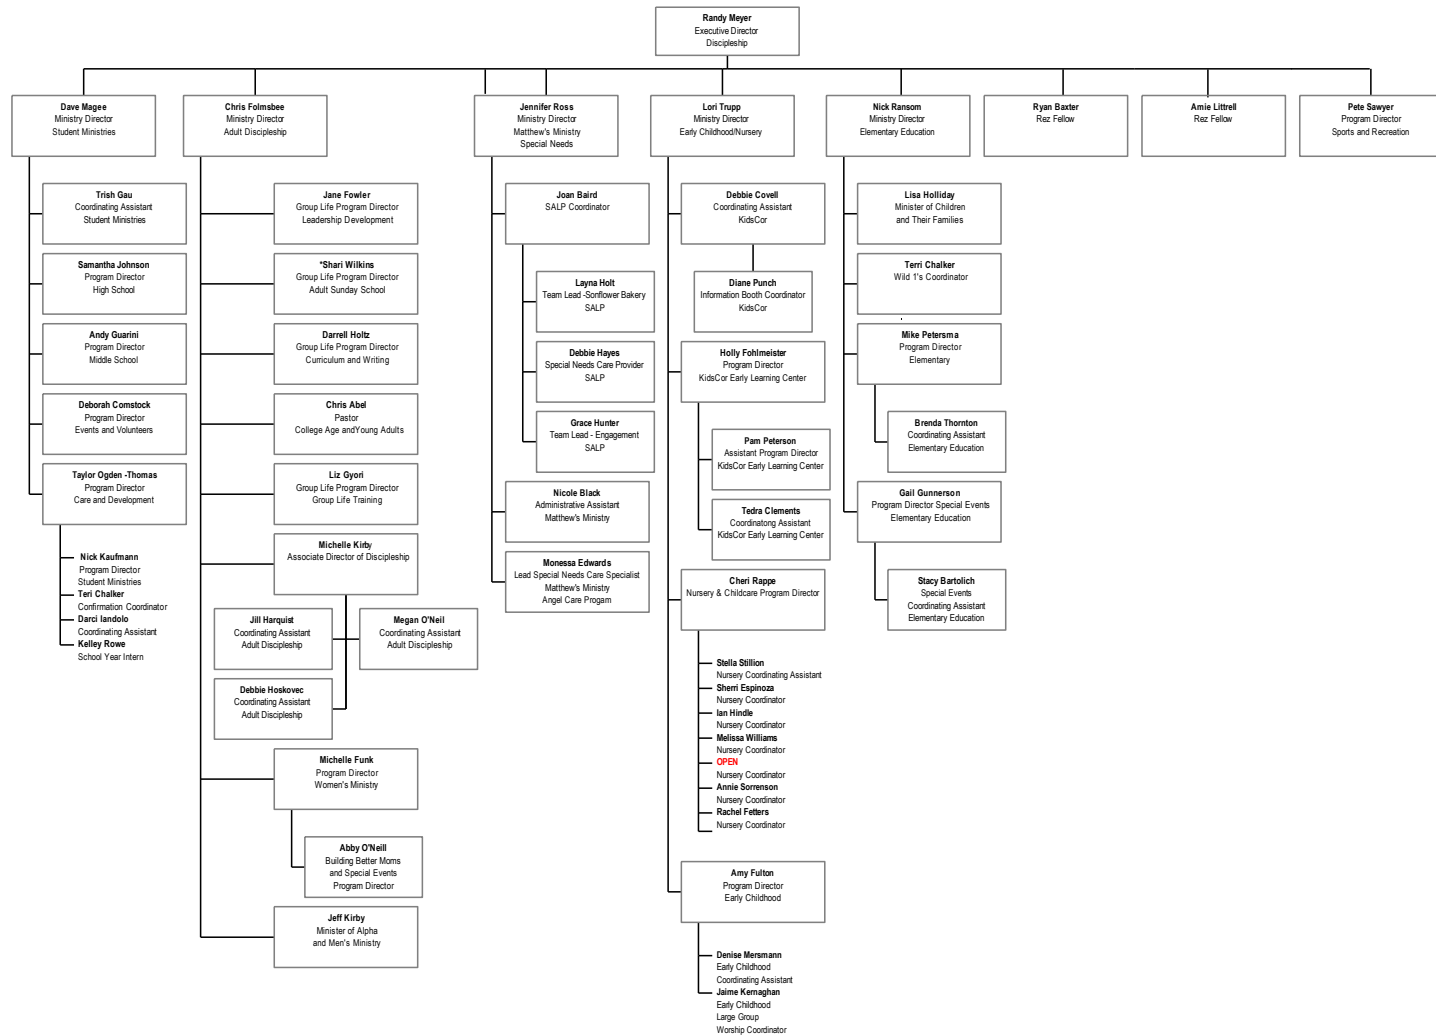

The United Methodist Church of the Resurrection

Regional Campuses

February 2017

ShareChurch

February 2017

Congregational Care Ministries

Rev. Karen Lampe
Executive Pastor Congregational Care

Worship, Music, and Communications Ministries

February 2017

Discipleship Ministries

February 2017

* Shari Wilkins shares a position in Adult Discipleship and Stewardship and Generosity

Missions and Outreach Ministries

February 2017

Operations Ministries (1 of 2)

February 2017

Operations Ministries (2 of 2)

* Shari Wilkins shares a position in Adult Discipleship and Stewardship and Generosity