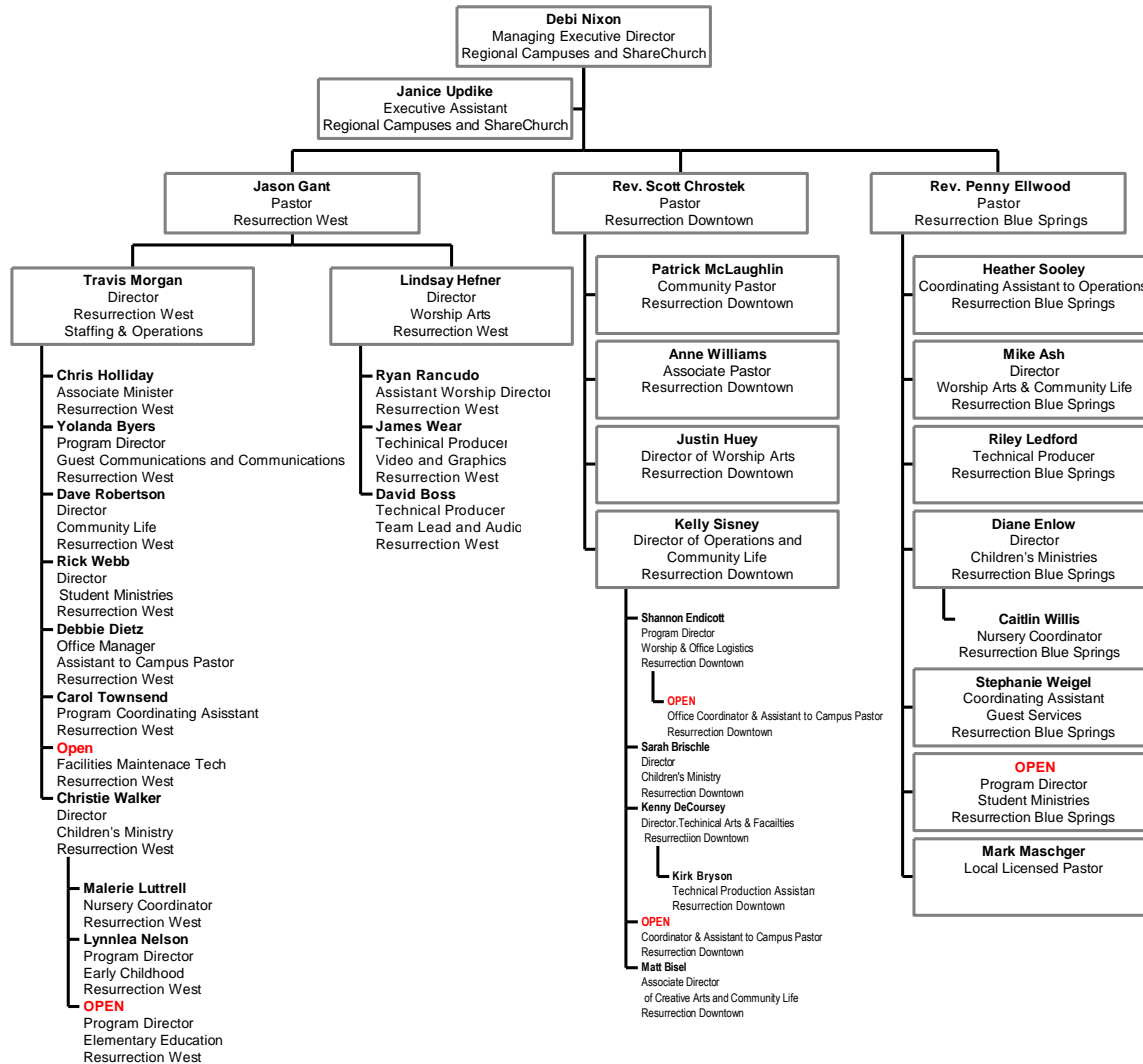

The United Methodist Church of the Resurrection

Regional Campuses

February 2017

ShareChurch

February 2017

Congregational Care Ministries

Rev. Karen Lampe
Executive Pastor Congregational Care

Worship, Music, and Communications Ministries

February 2017

Discipleship Ministries

February 2017

* Shari Wilkins shares a position in Adult Discipleship and Stewardship and Generosity

Missions and Outreach Ministries

February 2017

Operations Ministries (1 of 2)

February 2017

Operations Ministries (2 of 2)

* Shari Wilkins shares a position in Adult Discipleship and Stewardship and Generosity