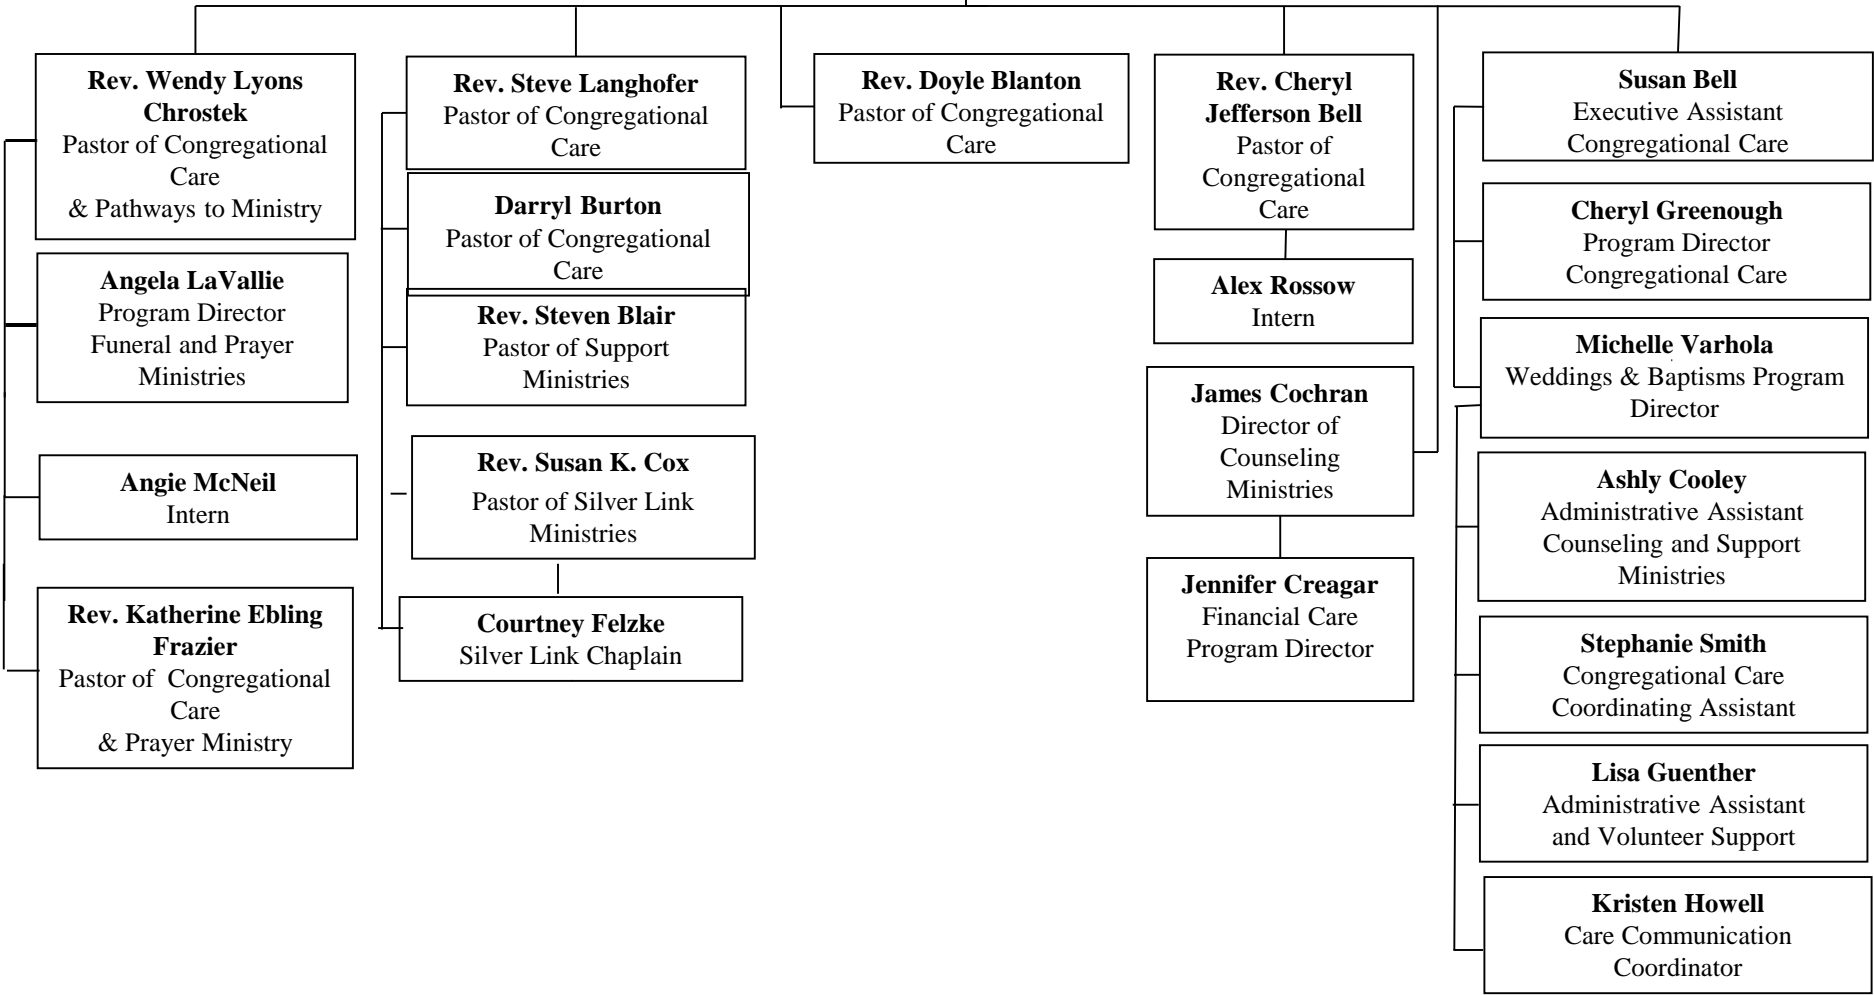

The United Methodist Church of the Resurrection

Regional Campuses

February 2017

ShareChurch

February 2017

Congregational Care Ministries

Rev. Karen Lampe
Executive Pastor Congregational Care

Worship, Music, and Communications Ministries

February 2017

Discipleship Ministries

February 2017

* Shari Wilkins shares a position in Adult Discipleship and Stewardship and Generosity

Missions and Outreach Ministries

February 2017

Operations Ministries (1 of 2)

February 2017

Operations Ministries (2 of 2)

* Shari Wilkins shares a position in Adult Discipleship and Stewardship and Generosity