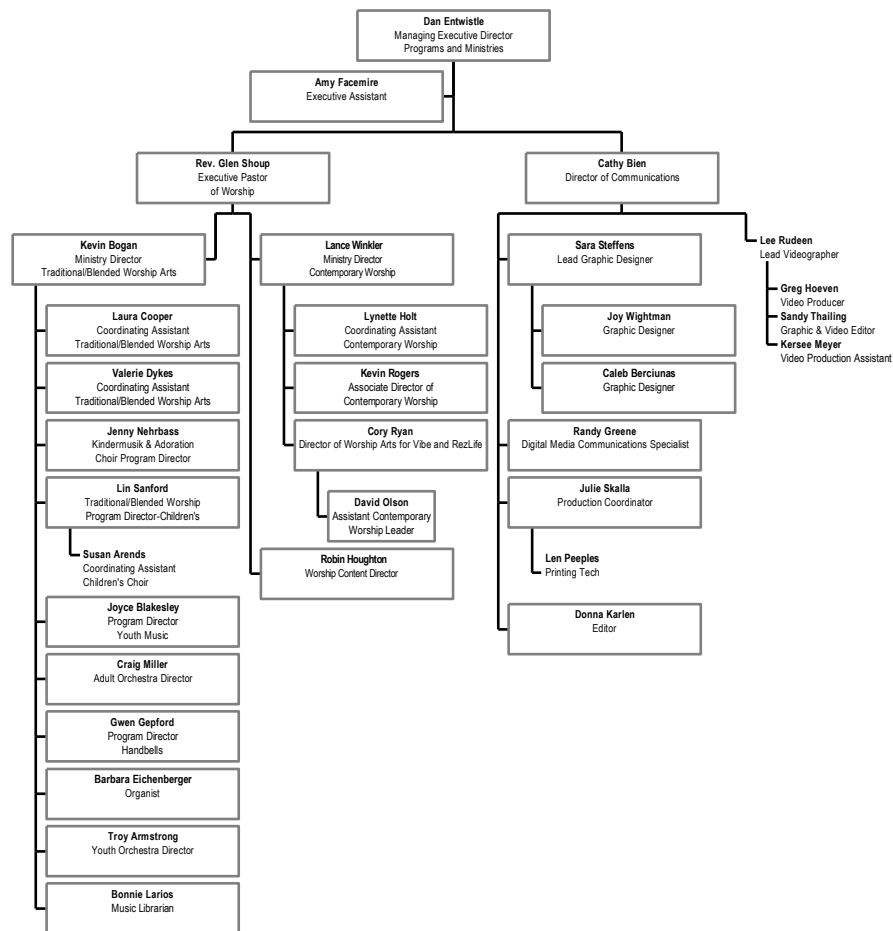

The United Methodist Church of the Resurrection

Regional Campuses

February 2017

ShareChurch

February 2017

Congregational Care Ministries

Rev. Karen Lampe
Executive Pastor Congregational Care

Worship, Music, and Communications Ministries

February 2017

Discipleship Ministries

February 2017

* Shari Wilkins shares a position in Adult Discipleship and Stewardship and Generosity

Missions and Outreach Ministries

February 2017

Operations Ministries (1 of 2)