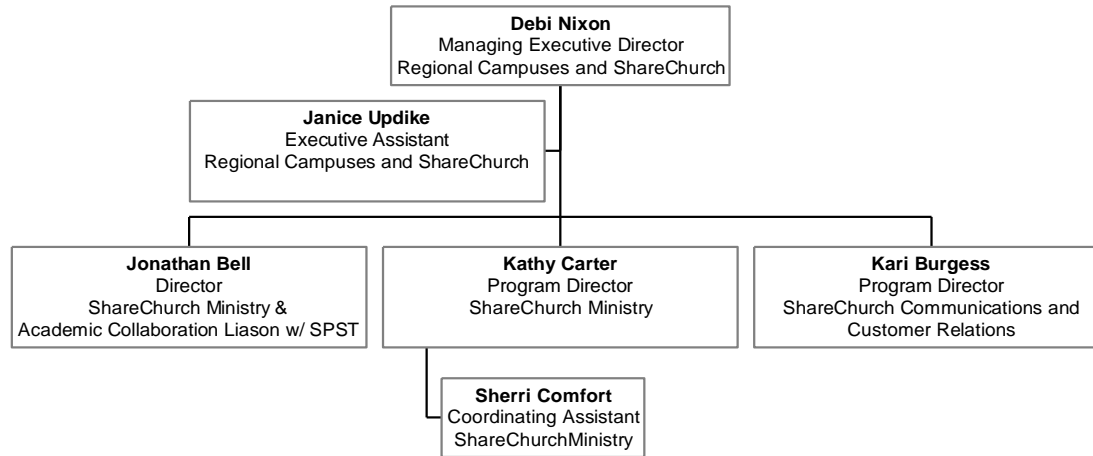

The United Methodist Church of the Resurrection

Regional Campuses

February 2017

ShareChurch

February 2017

Congregational Care Ministries

Rev. Karen Lampe
Executive Pastor Congregational Care

Worship, Music, and Communications Ministries

February 2017

Discipleship Ministries

February 2017

* Shari Wilkins shares a position in Adult Discipleship and Stewardship and Generosity

Missions and Outreach Ministries

February 2017

Operations Ministries (1 of 2)

February 2017

Operations Ministries (2 of 2)

* Shari Wilkins shares a position in Adult Discipleship and Stewardship and Generosity