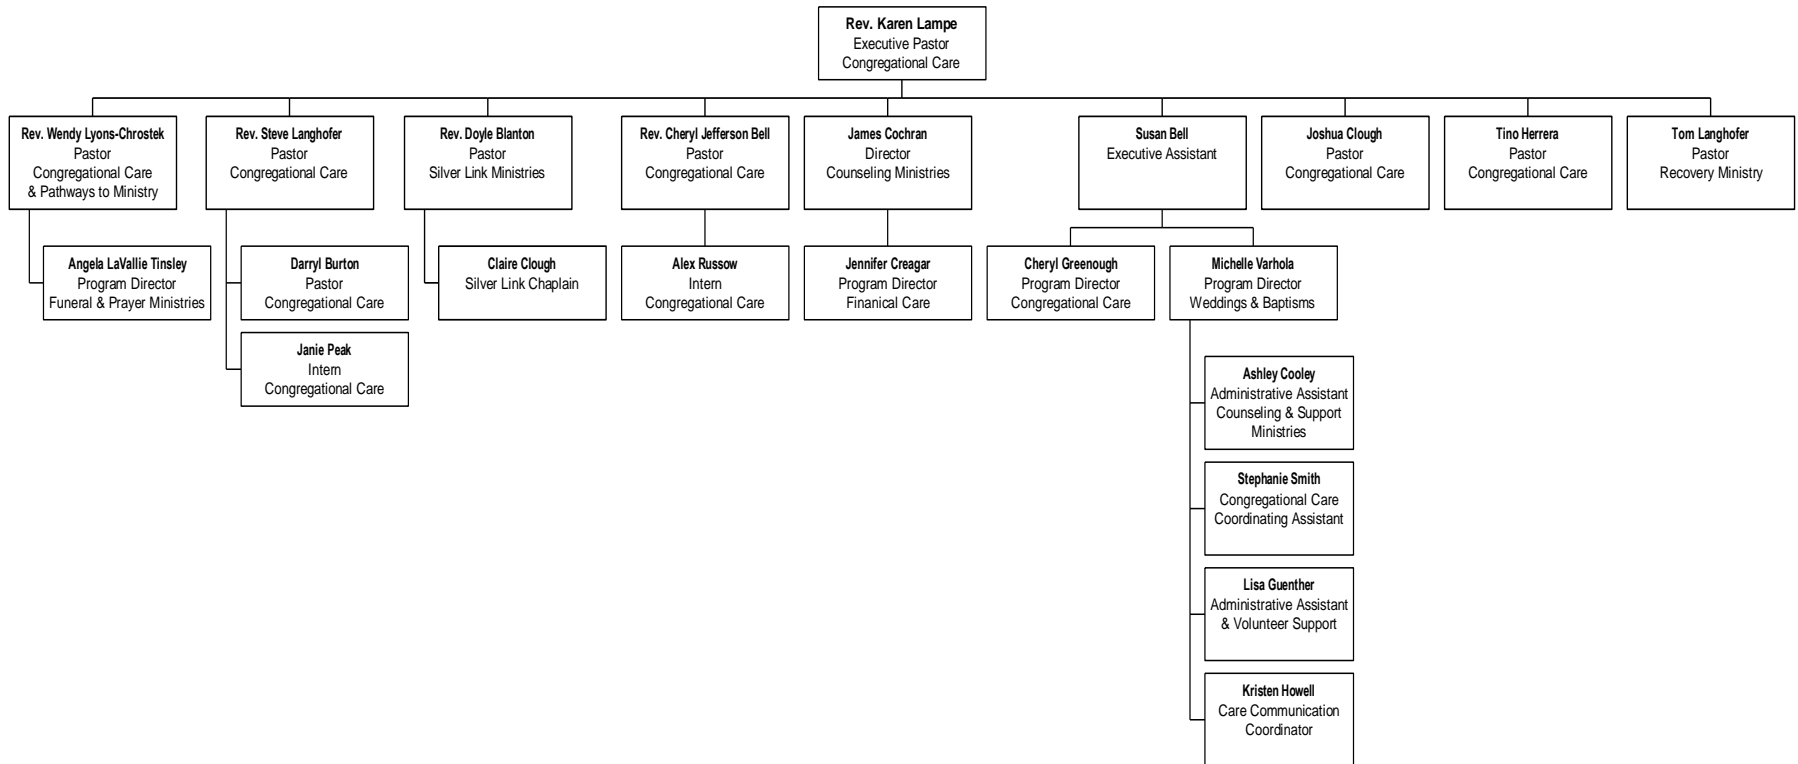

The United Methodist Church of the Resurrection

Regional Campuses

August 2017

ShareChurch

August 2017

Congregational Care

August 2017

Worship, Music, and Communications Ministries

August 2017

Discipleship Ministries

August 2017

* Shari Wilkins shares a position in Adult Discipleship and Stewardship and Generosity

Missions and Outreach Ministries

Operations Ministries (1 of 2)

August 2017

Operations Ministries (2 of 2)