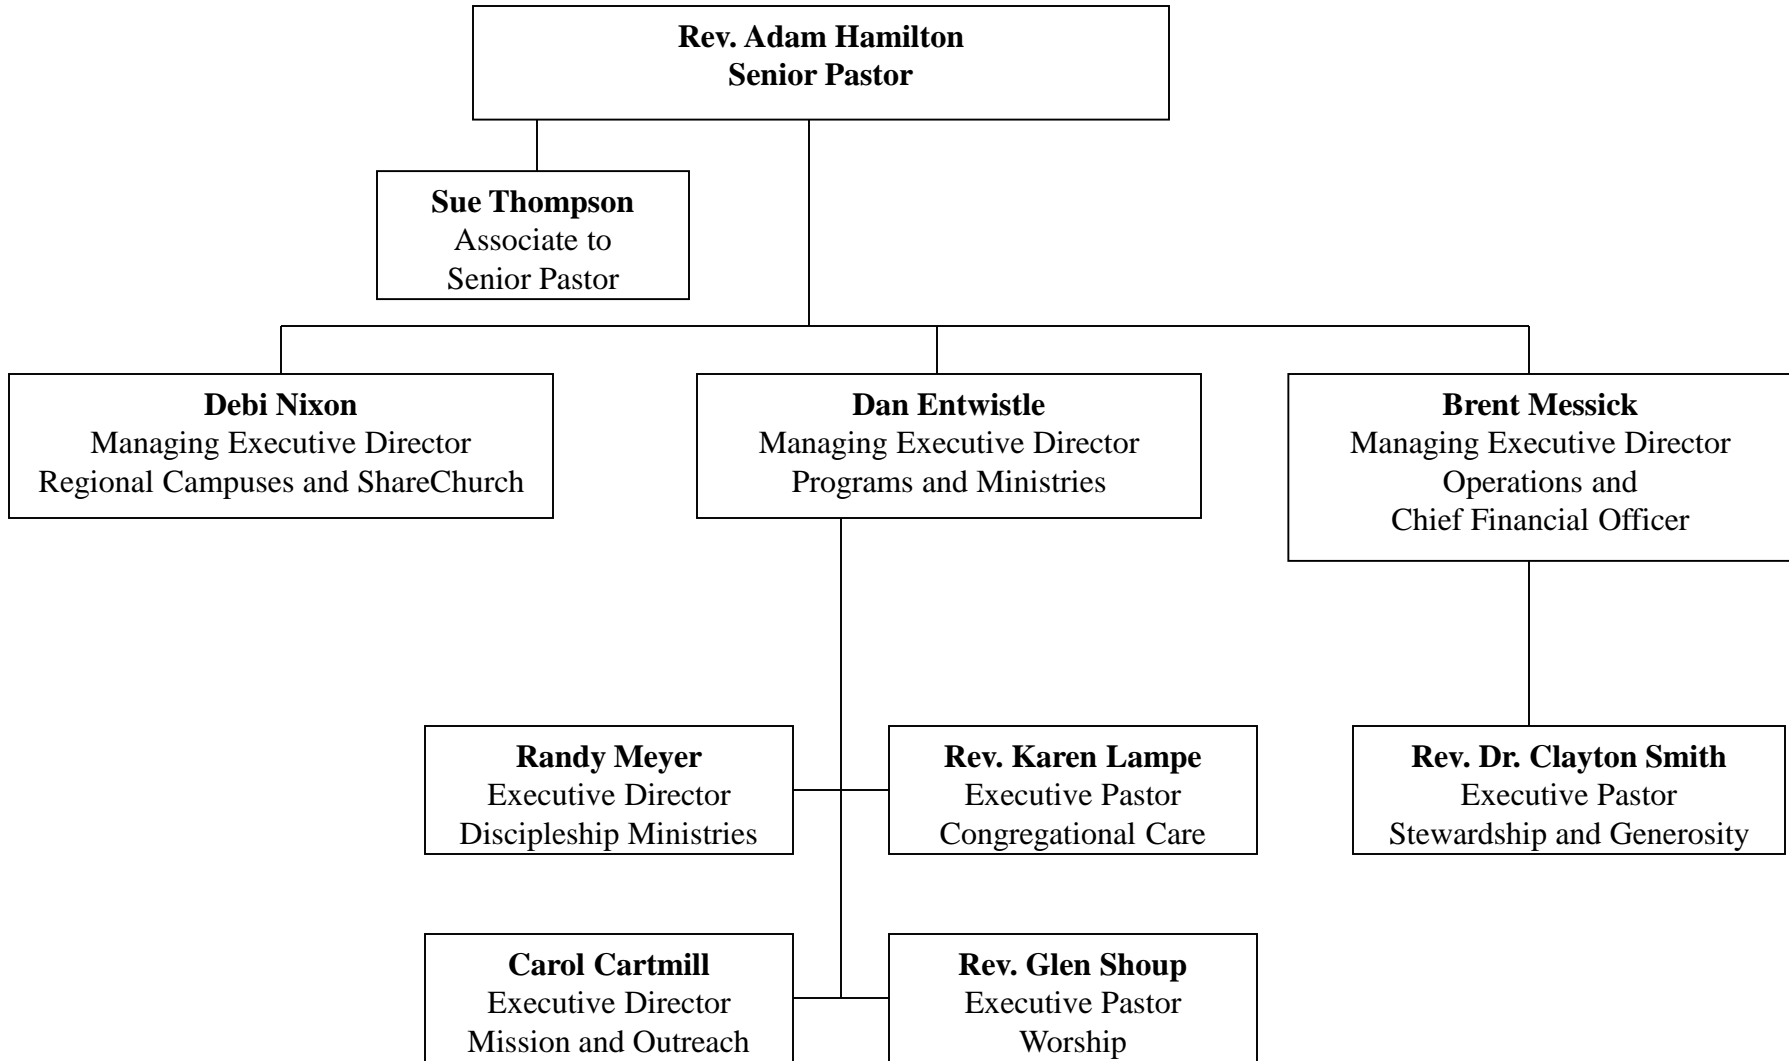

The United Methodist Church of the Resurrection

Regional Campuses

August 2017

ShareChurch

August 2017

Congregational Care

August 2017

Worship, Music, and Communications Ministries

August 2017

Discipleship Ministries

August 2017

* Shari Wilkins shares a position in Adult Discipleship and Stewardship and Generosity

Missions and Outreach Ministries

Operations Ministries (1 of 2)

August 2017