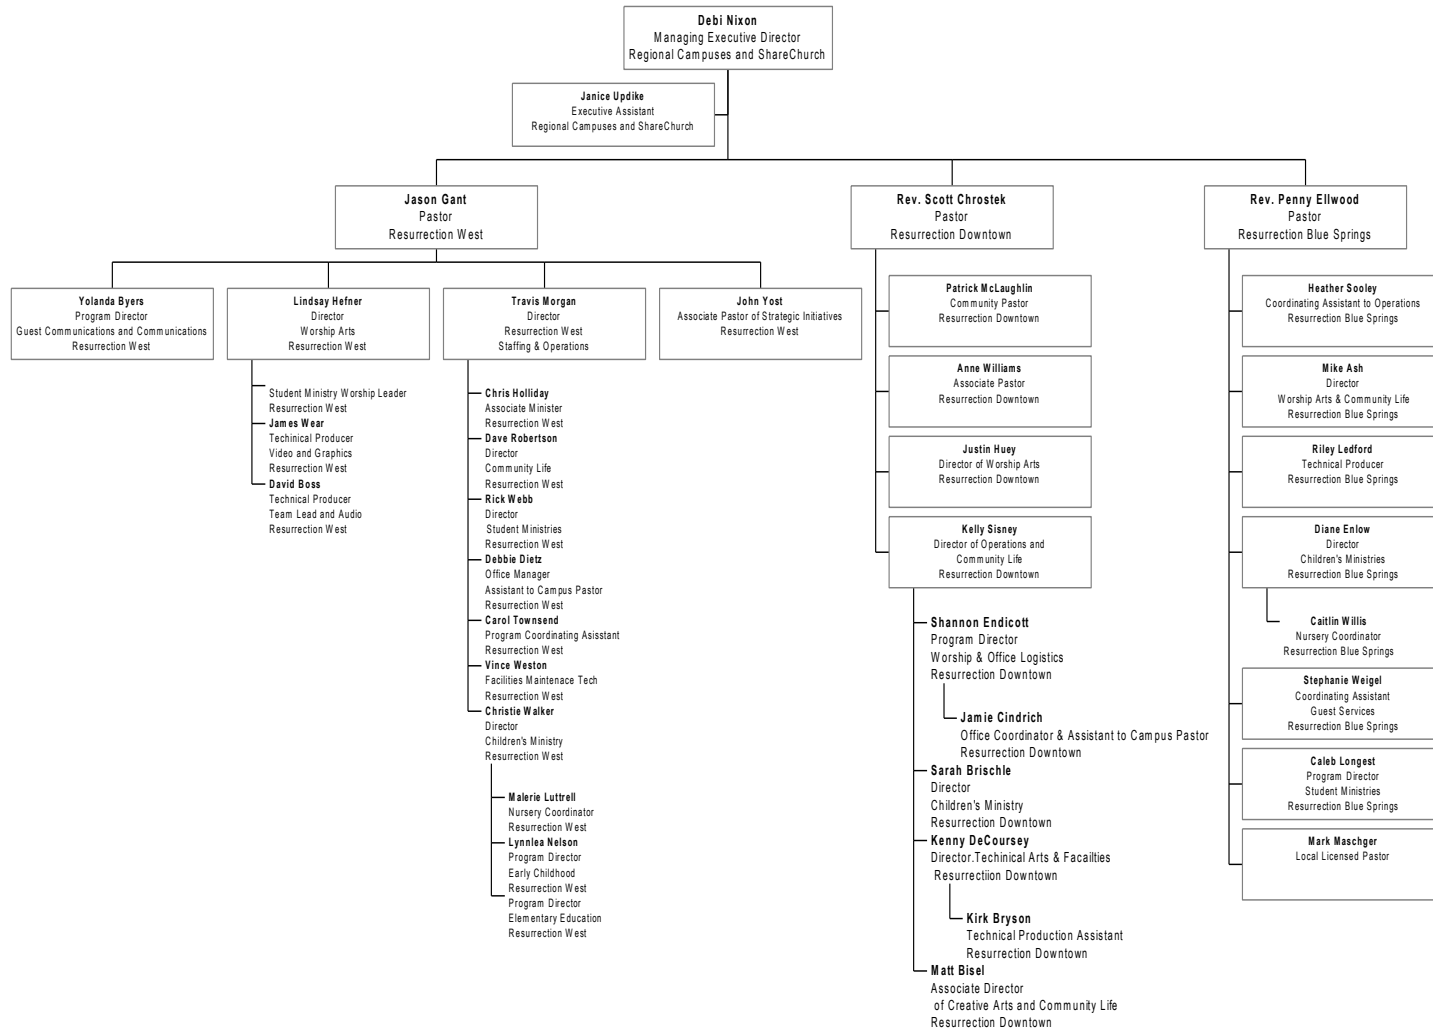

The United Methodist Church of the Resurrection

Regional Campuses

August 2017

ShareChurch

August 2017

Congregational Care

August 2017

Worship, Music, and Communications Ministries

August 2017

Discipleship Ministries

August 2017

* Shari Wilkins shares a position in Adult Discipleship and Stewardship and Generosity

Missions and Outreach Ministries

Operations Ministries (1 of 2)

August 2017

Operations Ministries (2 of 2)