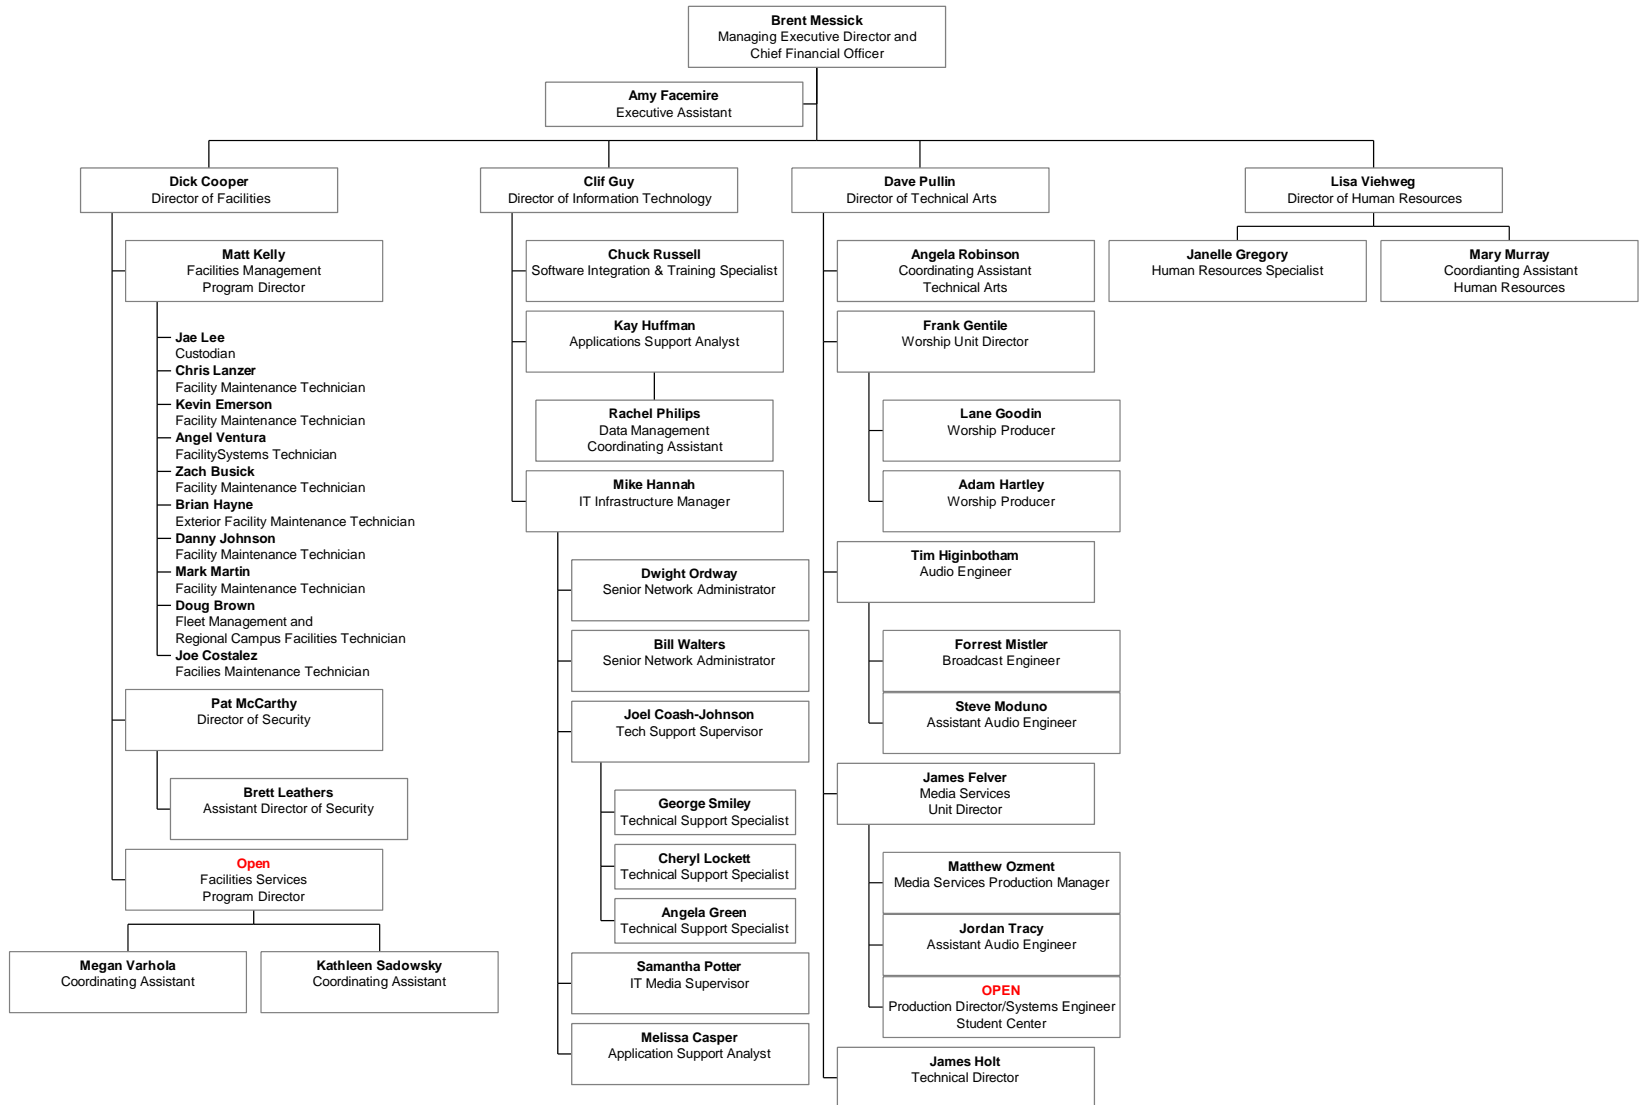

August 2017

Discipleship Ministries

August 2017

* Shari Wilkins shares a position in Adult Discipleship and Stewardship and Generosity

Missions and Outreach Ministries

Operations Ministries (1 of 2)

August 2017

Operations Ministries (2 of 2)