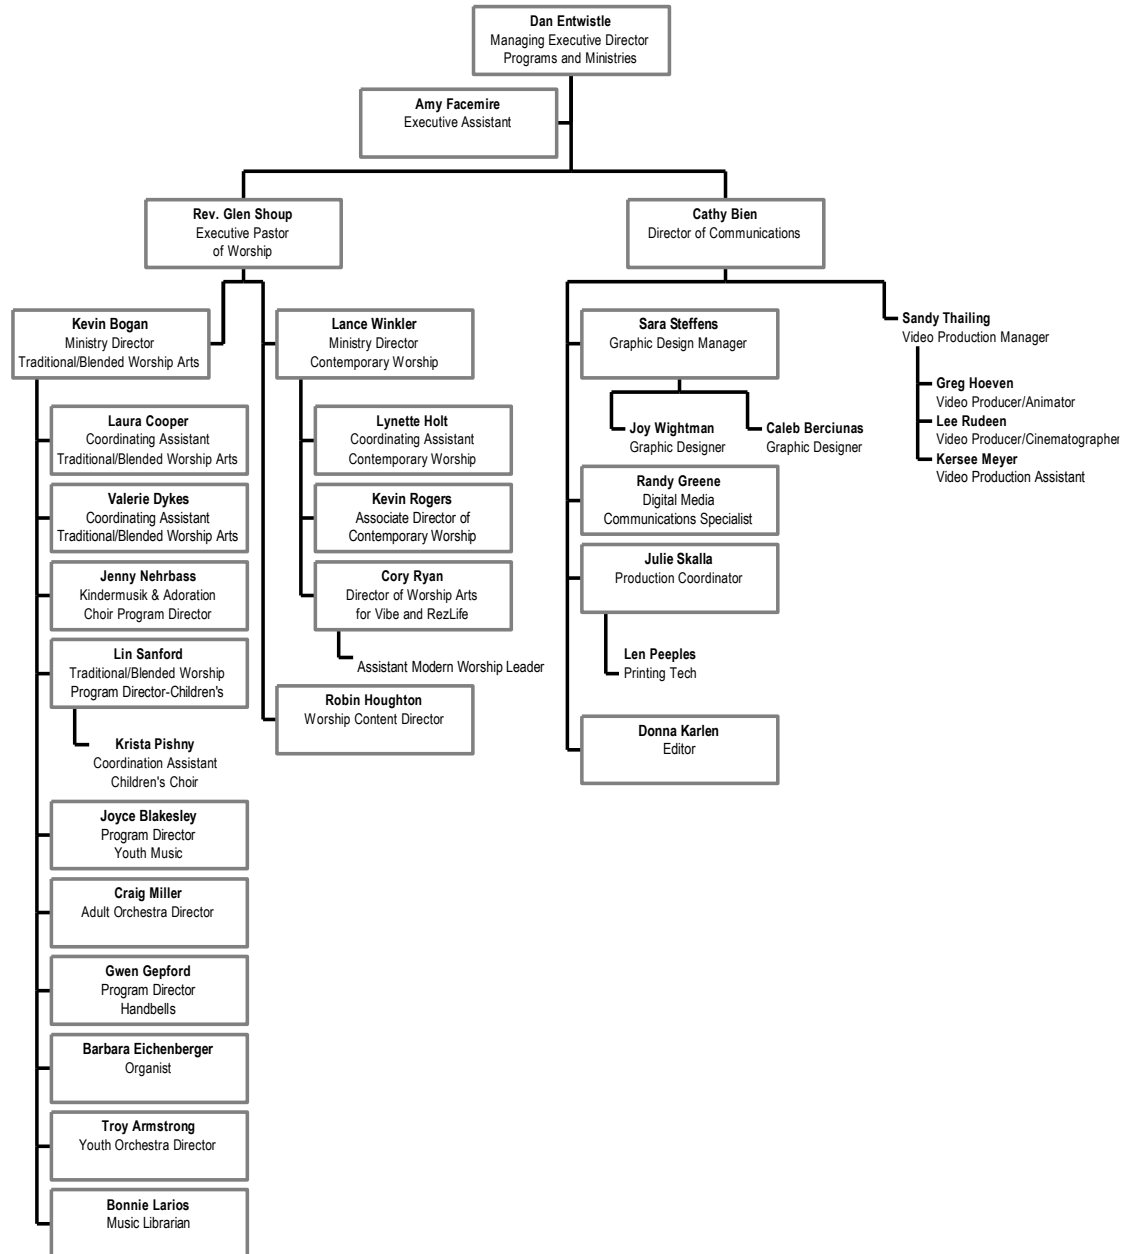

August 2017

Discipleship Ministries

August 2017

* Shari Wilkins shares a position in Adult Discipleship and Stewardship and Generosity

Missions and Outreach Ministries

Operations Ministries (1 of 2)

August 2017

Operations Ministries (2 of 2)