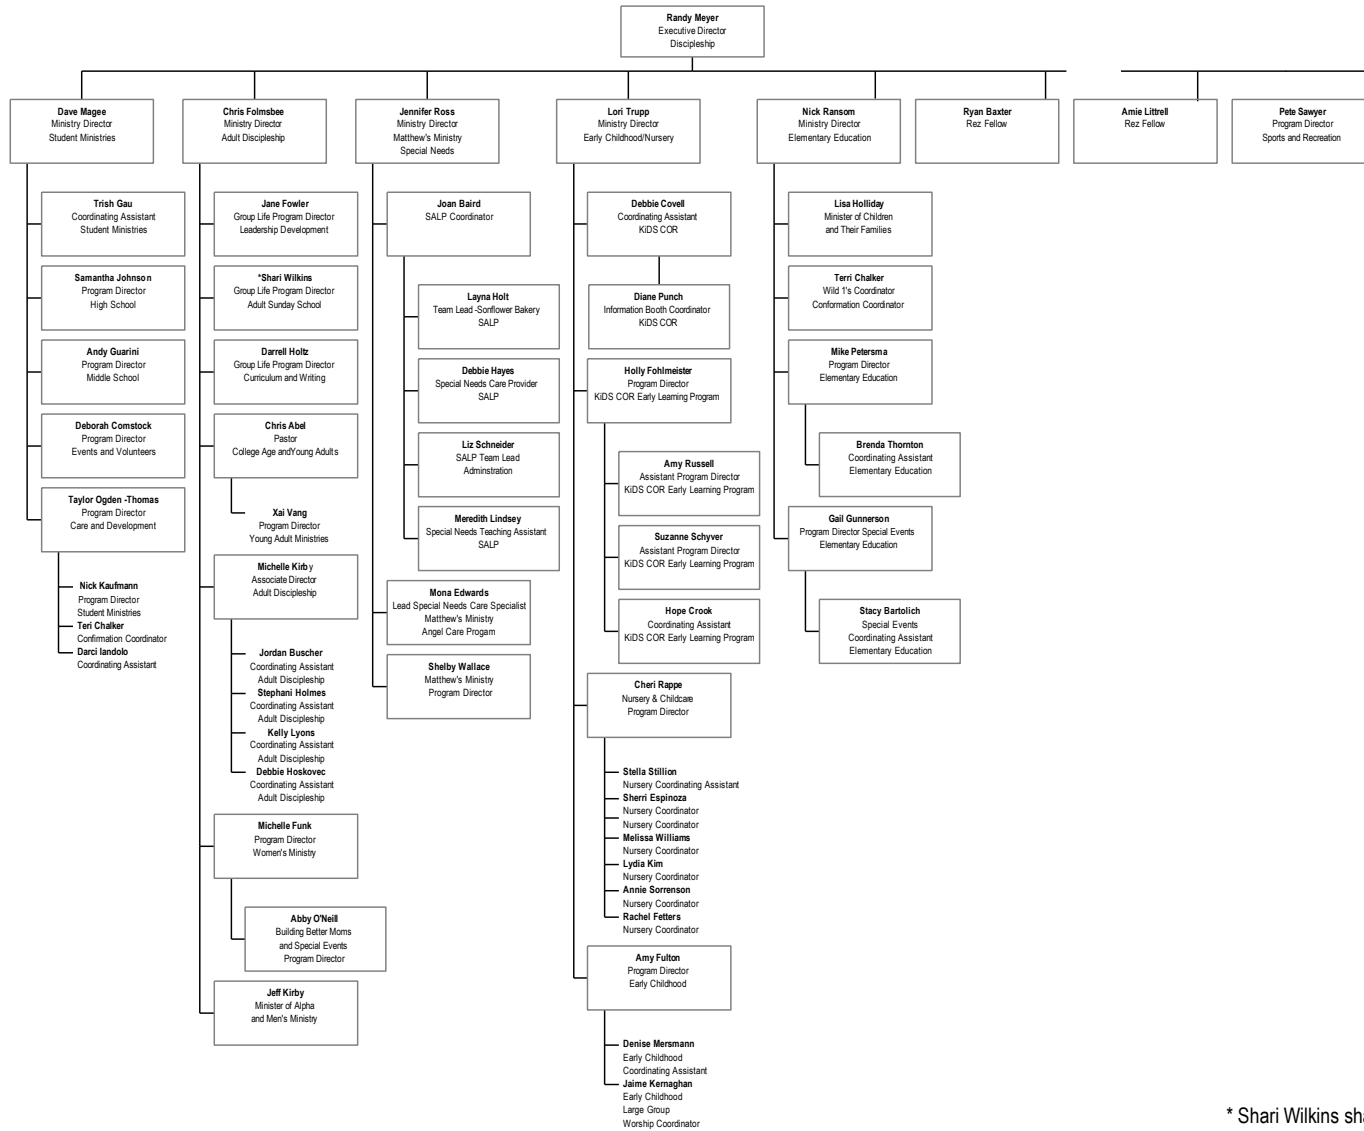

The United Methodist Church of the Resurrection

Regional Campuses

August 2017

ShareChurch

August 2017

Congregational Care

August 2017

Worship, Music, and Communications Ministries

August 2017

Discipleship Ministries

August 2017

* Shari Wilkins shares a position in Adult Discipleship and Stewardship and Generosity

Missions and Outreach Ministries

Operations Ministries (1 of 2)

August 2017

Operations Ministries (2 of 2)