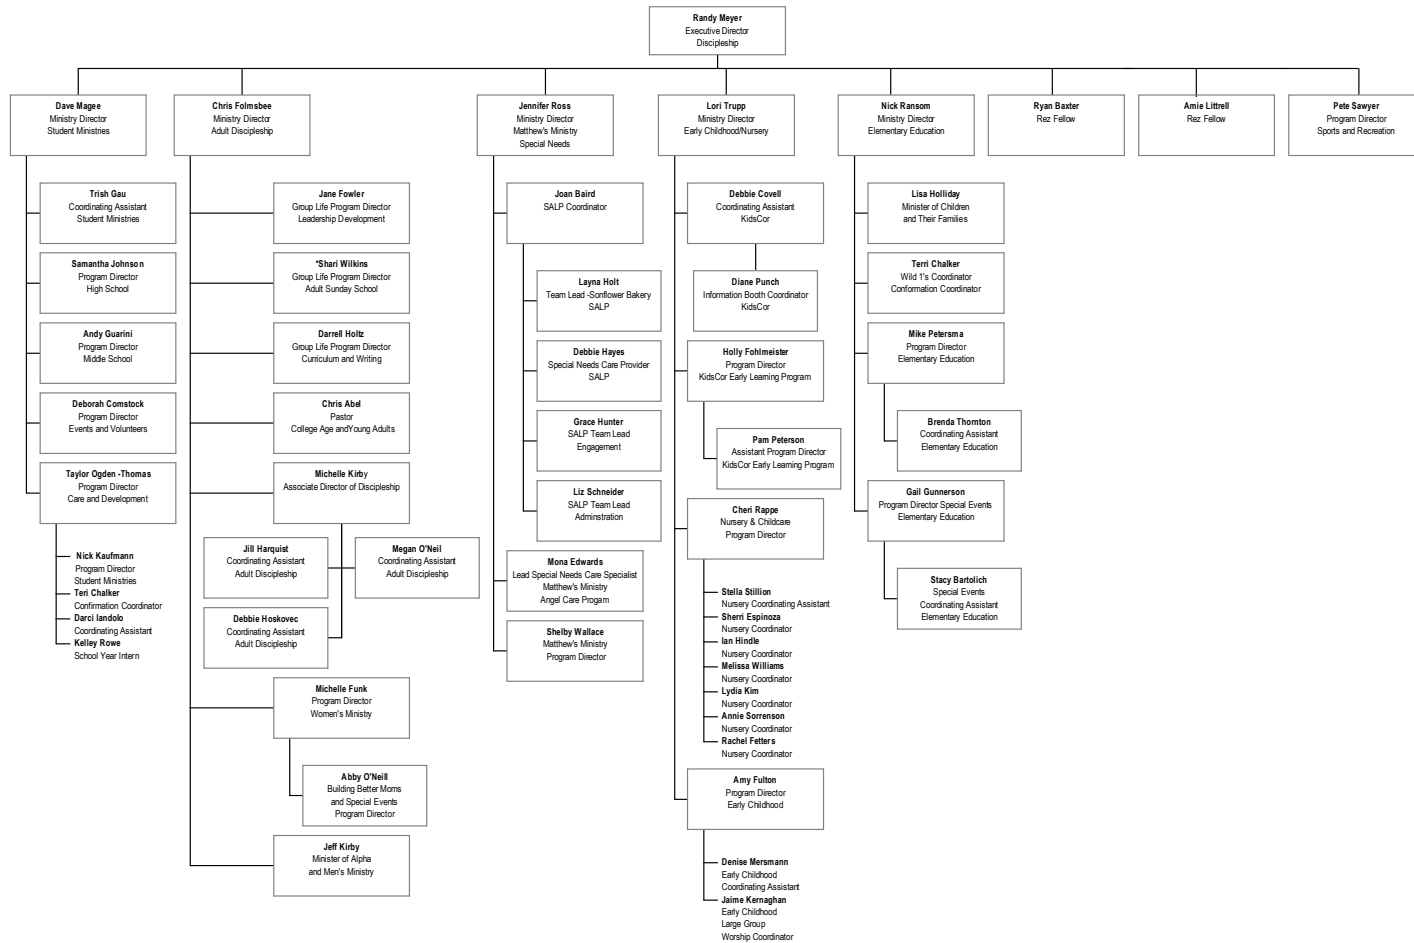

The United Methodist Church of the Resurrection

Regional Campuses

April 2017

ShareChurch

April 2017

Congregational Care Ministries

Worship, Music, and Communications Ministries

April 2017

Discipleship Ministries

April 2017

* Shari Wilkins shares a position in Adult Discipleship and Stewardship and Generosity

Missions and Outreach Ministries

April 2017

Operations Ministries (1 of 2)

April 2017

Operations Ministries (2 of 2)

* Shari Wilkins shares a position in Adult Discipleship and Stewardship and Generosity