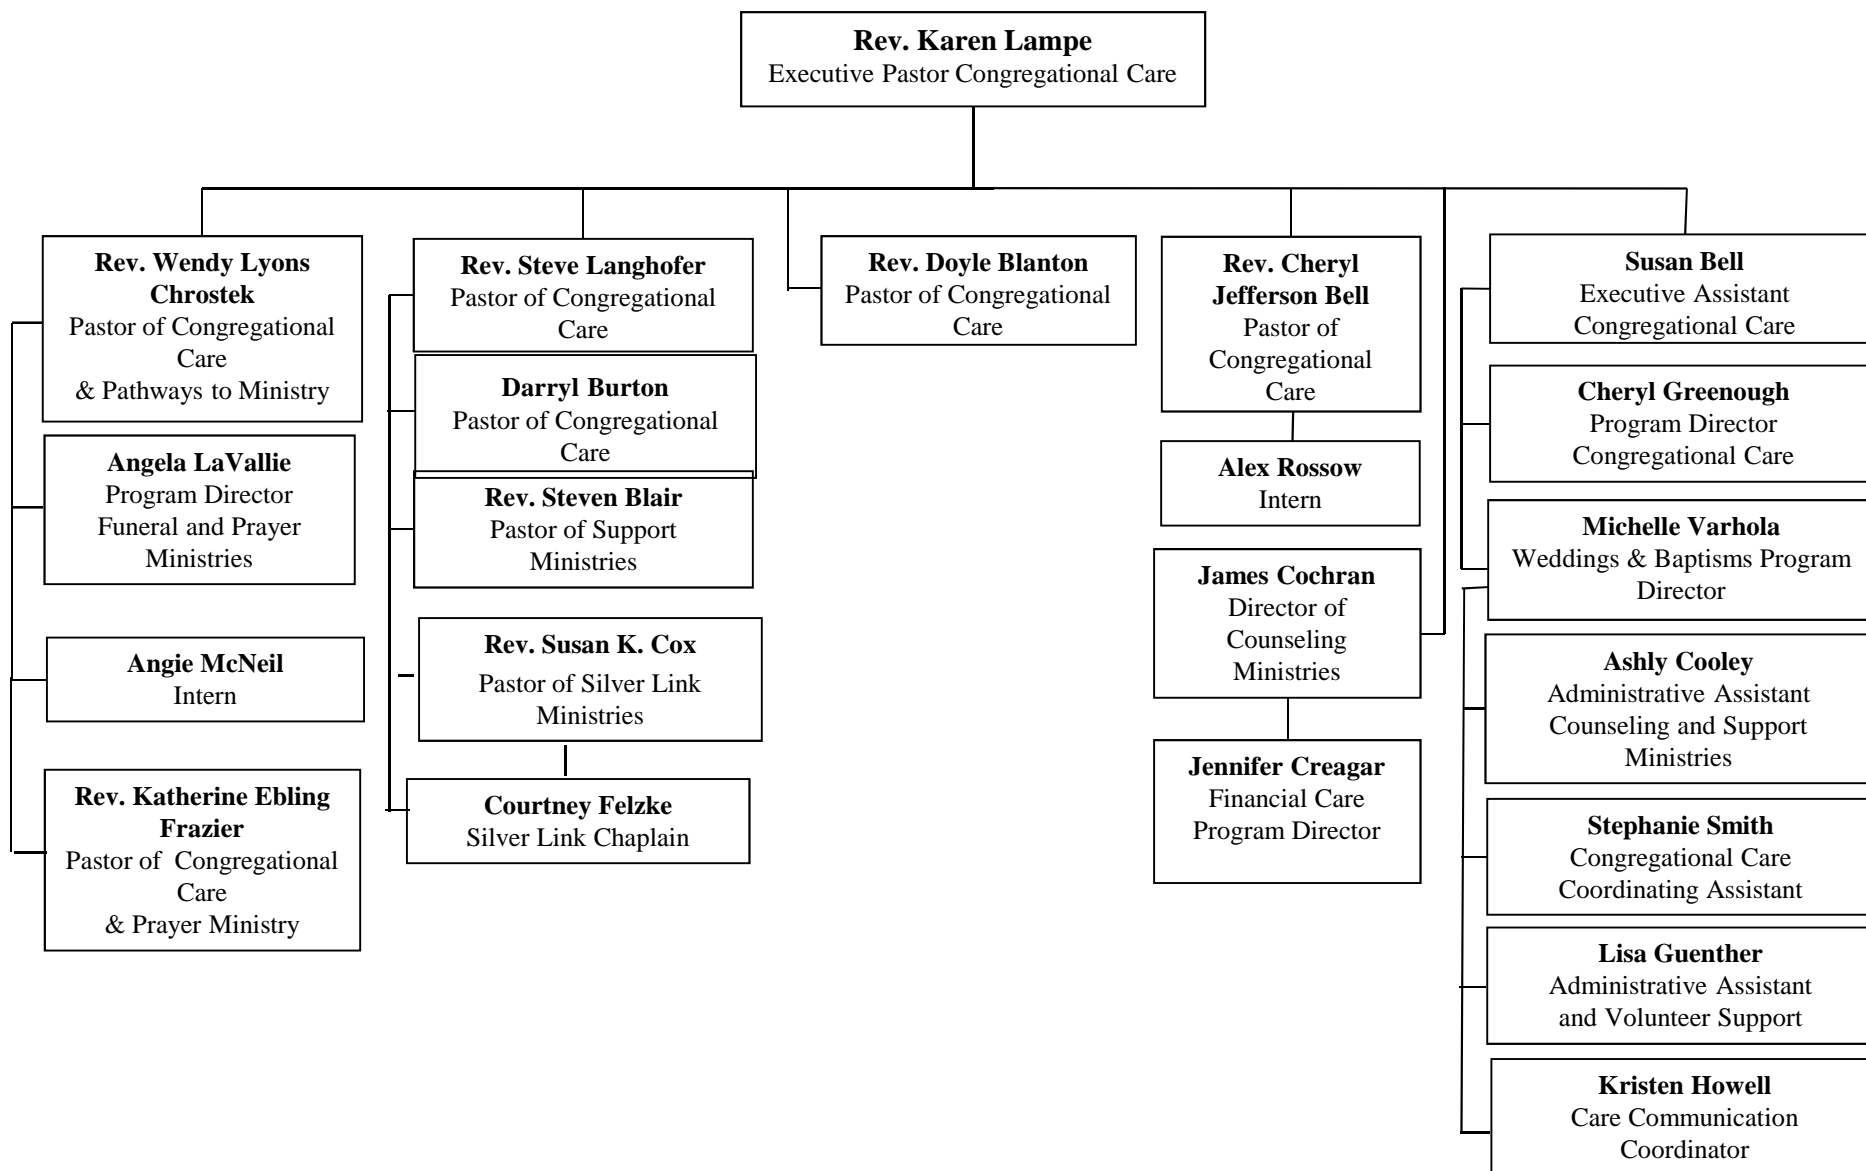

The United Methodist Church of the Resurrection

Regional Campuses

April 2017

ShareChurch

April 2017

Congregational Care Ministries

Worship, Music, and Communications Ministries

April 2017

Discipleship Ministries

April 2017

* Shari Wilkins shares a position in Adult Discipleship and Stewardship and Generosity

Missions and Outreach Ministries

April 2017

Operations Ministries (1 of 2)

April 2017

Operations Ministries (2 of 2)

* Shari Wilkins shares a position in Adult Discipleship and Stewardship and Generosity