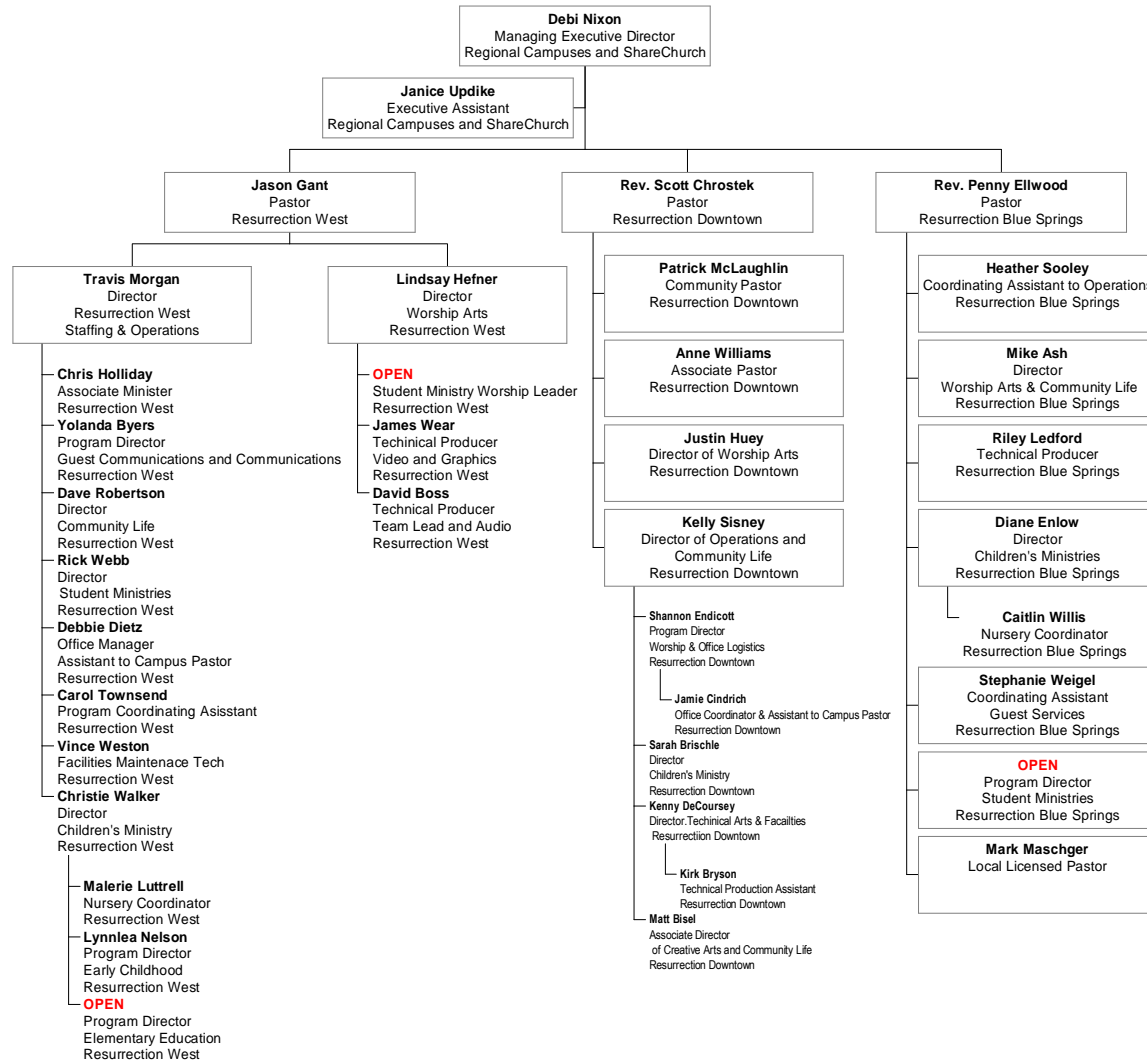

The United Methodist Church of the Resurrection

Regional Campuses

April 2017

ShareChurch

April 2017

Congregational Care Ministries

Worship, Music, and Communications Ministries

April 2017

Discipleship Ministries

April 2017

* Shari Wilkins shares a position in Adult Discipleship and Stewardship and Generosity

Missions and Outreach Ministries

April 2017

Operations Ministries (1 of 2)

April 2017

Operations Ministries (2 of 2)

* Shari Wilkins shares a position in Adult Discipleship and Stewardship and Generosity