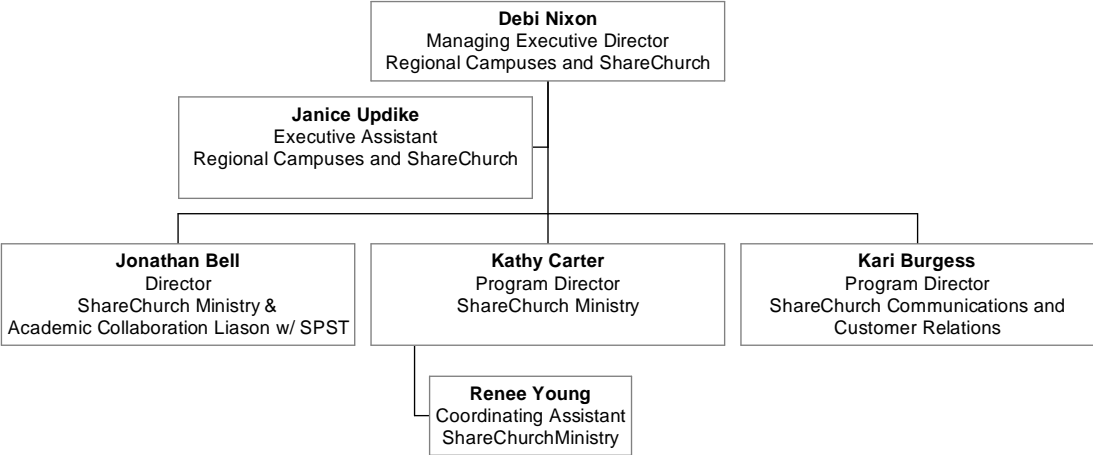

The United Methodist Church of the Resurrection

Regional Campuses

April 2017

ShareChurch

April 2017

Congregational Care Ministries

Worship, Music, and Communications Ministries

April 2017

Discipleship Ministries

April 2017

* Shari Wilkins shares a position in Adult Discipleship and Stewardship and Generosity

Missions and Outreach Ministries

April 2017

Operations Ministries (1 of 2)

April 2017

Operations Ministries (2 of 2)

* Shari Wilkins shares a position in Adult Discipleship and Stewardship and Generosity