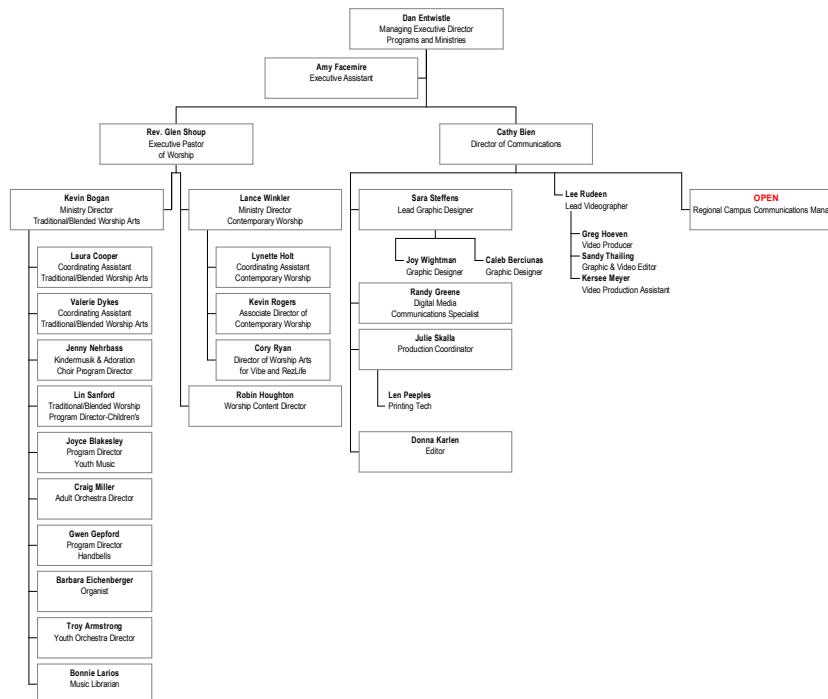

The United Methodist Church of the Resurrection

Regional Campuses

April 2017

ShareChurch

April 2017

Congregational Care Ministries

Worship, Music, and Communications Ministries

April 2017

Discipleship Ministries

April 2017

* Shari Wilkins shares a position in Adult Discipleship and Stewardship and Generosity

Missions and Outreach Ministries

April 2017

Operations Ministries (1 of 2)

April 2017

Operations Ministries (2 of 2)

* Shari Wilkins shares a position in Adult Discipleship and Stewardship and Generosity